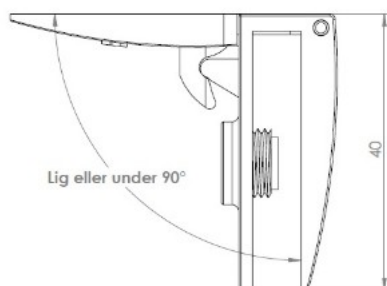

PRODUCT SHEET

Description:

Glass Door Hinge "Badge" Centre, CPL, Right Hand, F/Inset Doors, F/Glass Thickness 4-5mm, 1 ABS Screw w/PVC Tip & 1 ABS, Screw W/Hard $\varnothing 5 \times 3,5$ mm Extension. Catch Made of ABS Plastic

Item number:

15.06.220-0

Units	Box	Carton	HS Code	Barcode
Pcs.	12	240	8302100090	 5704866054676

SISO A/S

Mileparken 11
DK-2740 Skovlunde
Denmark
VAT: DK 24786013

Phone +45 45 830 900

www.siso.dk
siso@siso.dk

Danske Bank
Nytorv Branch
Copenhagen
SWIFT: DABADKKK

Account no.
4180 3112 112936
IBAN Account
DK7230003112112936