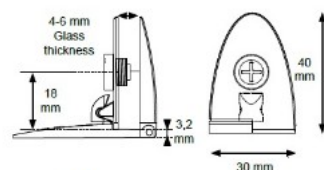

PRODUCT SHEET

Description:

Glass Door Hinge "Badge" Centre, CPL, Right Hand, F/Inset Doors, F/Glass Thickness 4-5mm, 1 ABS Screw w/PVC Tip & 1 ABS, Screw W/Hard $\varnothing 5 \times 3,5$ mm Extension. Catch Made of ABS Plastic

Item number:

15.06.220-0

Units	Box	Carton	HS Code	Barcode
Pcs.	12	240	8302100090	 5704866054676

SISO A/S

Mileparken 11
DK-2740 Skovlunde
Denmark
VAT: DK 24786013

Phone +45 45 830 900

www.siso.dk
siso@siso.dk

Danske Bank
Nytorv Branch
Copenhagen
SWIFT: DABADKKK

Account no.
4180 3112 112936
IBAN Account
DK7230003112112936