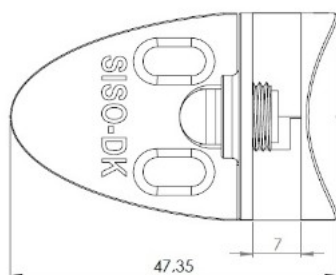

PRODUCT SHEET

Description:

Glass Door Hinge "Badge" Centre, CPL, Right Hand, F/Inset Doors, F/Glass Thickness 4-5mm, 1 ABS Screw w/PVC Tip & 1 ABS, Screw W/Hard $\varnothing 5 \times 3,5$ mm Extension. Catch Made of ABS Plastic

Item number:

15.06.220-0

Units	Box	Carton	HS Code	Barcode
Pcs.	12	240	8302100090	 5704866054676

SISO A/S

Mileparken 11
DK-2740 Skovlunde
Denmark
VAT: DK 24786013

Phone +45 45 830 900

www.siso.dk
siso@siso.dk