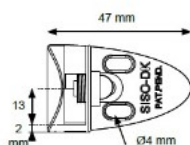

PRODUCT SHEET

Description:

Glass Door Hinge "Badge" Centre, CPL, Right Hand, F/Inset Doors, F/Glass Thickness 4-5mm, 1 ABS Screw w/PVC Tip & 1 ABS, Screw W/Hard $\varnothing 5 \times 3,5$ mm Extension. Catch Made of ABS Plastic

Item number:

15.06.220-0

Units	Box	Carton	HS Code	Barcode
Pcs.	12	240	8302100090	 5704866054676

SISO A/S

Mileparken 11
DK-2740 Skovlunde
Denmark
VAT: DK 24786013

Phone +45 45 830 900

www.siso.dk
siso@siso.dk