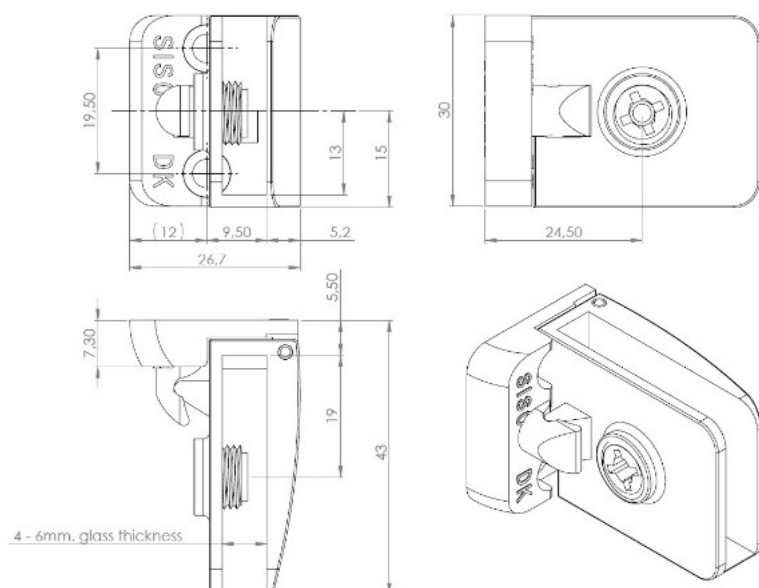

## Description:

Glass Door Hinge "Square" Top+Bottom, BLK, F/Narrow Frames, W/ Short Mounting Plate, F/Inset Doors, Thickness 4-5mm, 1 ABS, Screw W/PVC Tip & 1 ABS Screw W/Hard  $\varnothing 5 \times 3,5$ mm ABS Extension,, Catch Made Of ABS Plastic

## Item number:

15.06.217-0

Units	Box	Carton	HS Code	Barcode
Pair	10	100	8302100090	 5704866054645