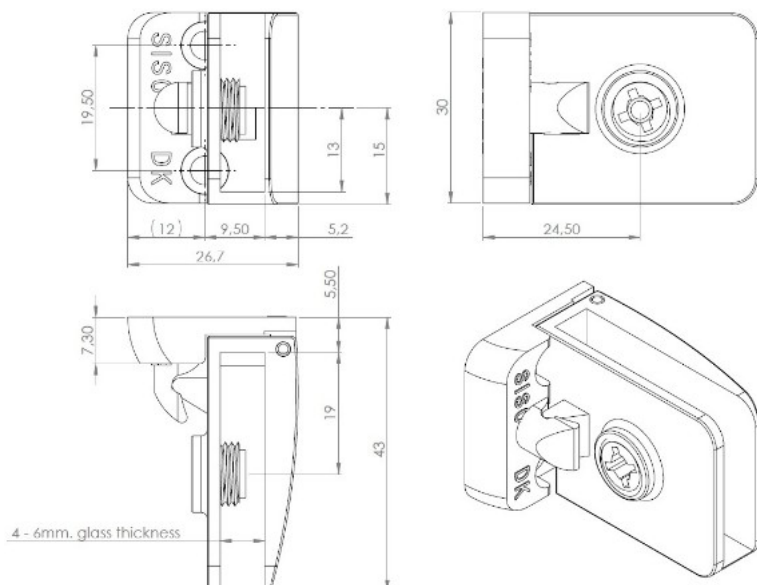

## Description:

Glass Door Hinge "Square" Top+Bottom,Alu,F/Narrow Frames, W/ Short Mounting Plate, F/Inset Doors, Thickness 4-5mm,1 Zamak, Screw W/PVC Tip & 1 Zamak Screw W/Hard  $\varnothing$ 5x3,5mm Extension,, Catch Made Of ABS Plastic

## Item number:

15.06.216-0

Units	Box	Carton	HS Code	Barcode
Pair	10	100	8302100090	 5704866054638