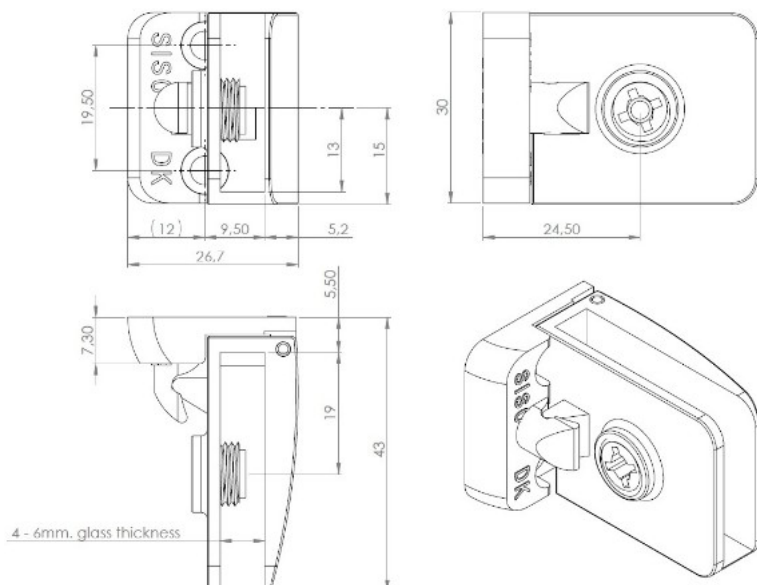

PRODUCT SHEET

Description:

Glass Door Hinge "Square" Top+Bottom,CPL,F/Narrow Frames, W/ Short Mounting Plate, F/Inset Doors, Thickness 4-5mm, 1 ABS, Screw W/PVC Tip & 1 ABS Screw W/Hard $\varnothing 5 \times 3,5$ mm ABS Extension,, Catch Made Of ABS Plastic

Item number:

15.06.215-0

Units	Box	Carton	HS Code	Barcode
Pair	10	100	8302100090	 5704866054621

SISO A/S

Mileparken 11
DK-2740 Skovlunde
Denmark
VAT: DK 24786013

Phone +45 45 830 900

www.siso.dk
siso@siso.dk