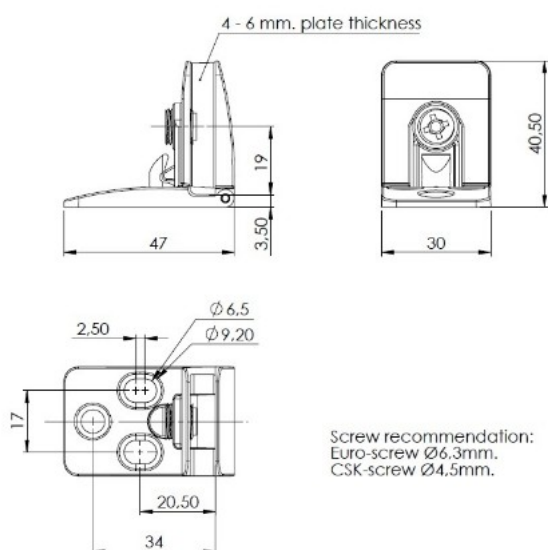

### Description:

Glass Door Hinge "Square II" Top+Bottom, Black, Inset Doors, F/Glass Thickness 4-6mm. 1 Zamak Screw W/PVC Tip, Catch Made, Of ABS Plastic

### Item number:

15.06.212-5

Units	Box	Carton	HS Code	Barcode
Pair	10	100	8302100090	 5704866492515