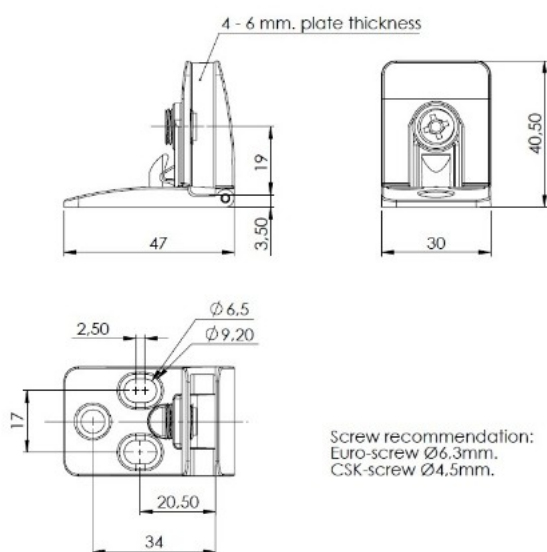

PRODUCT SHEET

Description:

Glass Door Hinge "Square II" Top+Bottom, Alu, Inset Doors, F/Glass Thickness 4-6mm. 1 Zamak Screw W/PVC Tip, Catch Made, Of ABS Plastic

Item number:

15.06.211-5

Units	Box	Carton	HS Code	Barcode
Pair	10	100	8302100090	 5704866492492