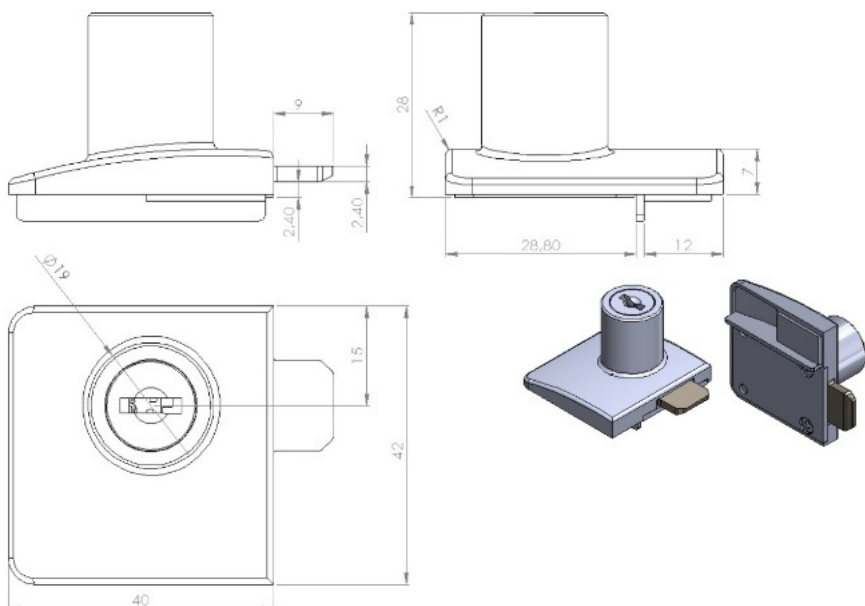

PRODUCT SHEET

Description:

Glass Door Lock "Square-U-See",F/Double D. ALU, MIC #J11, W/ SISO Oval Metal Key, 400 KD

Item number:

14.09.641-0

Units	Box	Carton	HS Code	Barcode
Pcs.		120	8301300000	 5704866494144