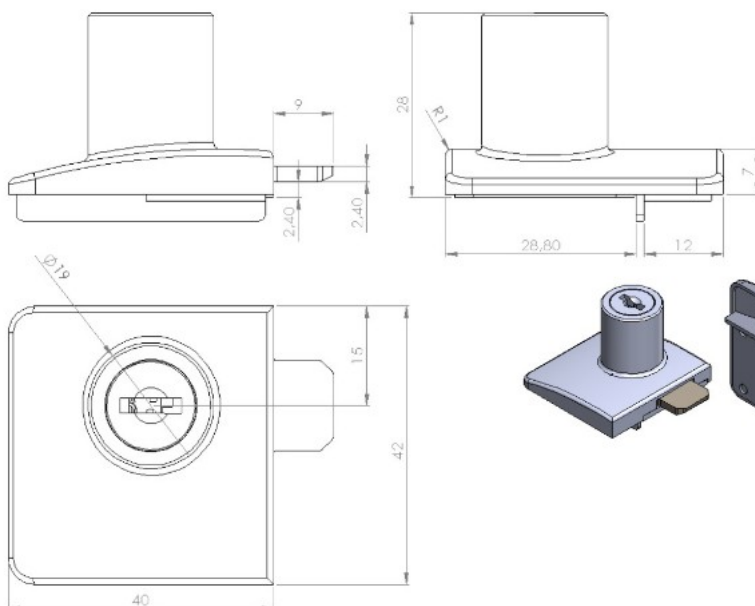

PRODUCT SHEET

Description:

Glass Door Lock "Square-U-See",F/Double D. CPL, MIC #J11, W/ SISO Oval Metal Key, 400 KD

Item number:

14.09.640-0

Units	Box	Carton	HS Code	Barcode
Pcs.		120	8301300000	 5704866494137