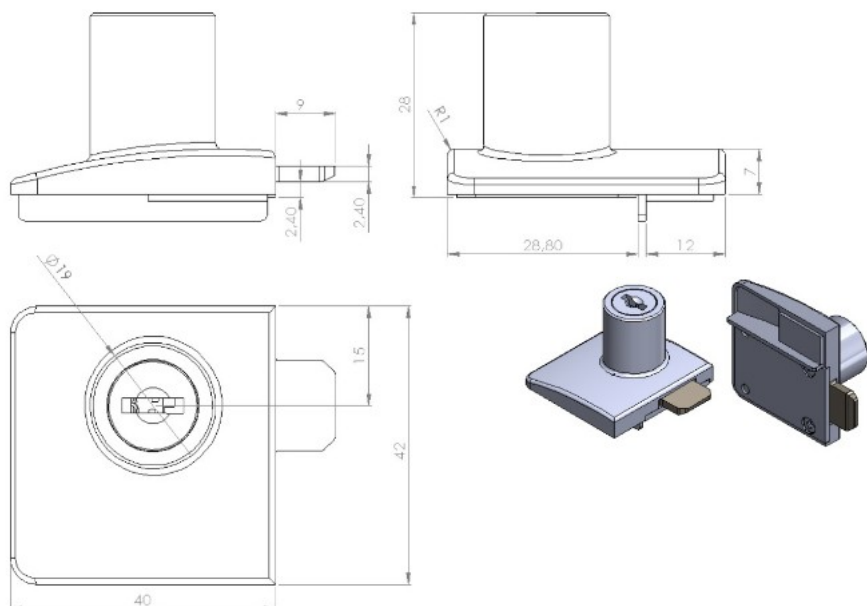

PRODUCT SHEET

Description:

Glass Door Lock "Square-U-See",F/Double D. ALU,KA:D20,W/SISO Oval Metal Key, 400 KD

Item number:

14.09.636-0

Units	Box	Carton	HS Code	Barcode
Pcs.		120	8301300000	
				5704866494120