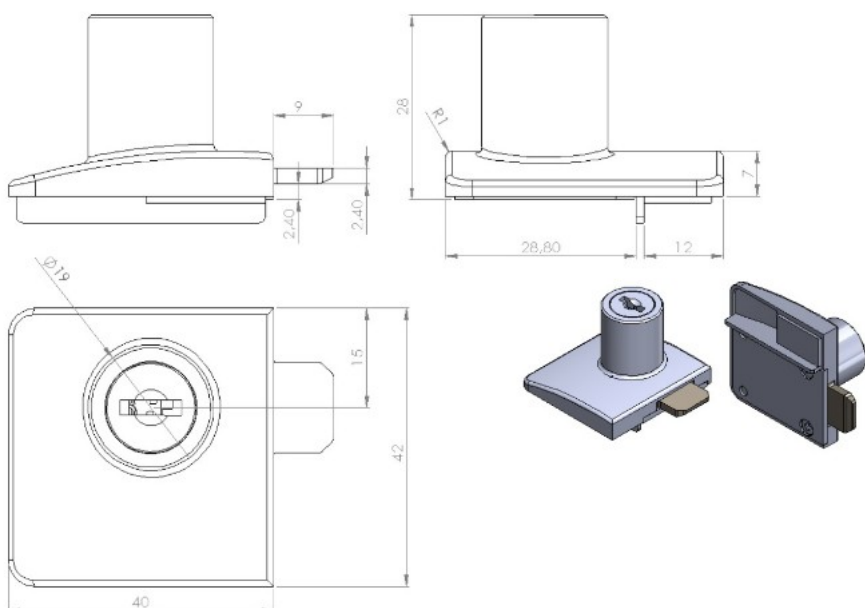

PRODUCT SHEET

Description:

Glass Door Lock "Square-U-See",F/Double D. CPL,KA:D20,W/SISO Oval Metal Key, 400 KD

Item number:

14.09.635-0

Units	Box	Carton	HS Code	Barcode
Pcs.	12	120	8301300000	 5704866494113