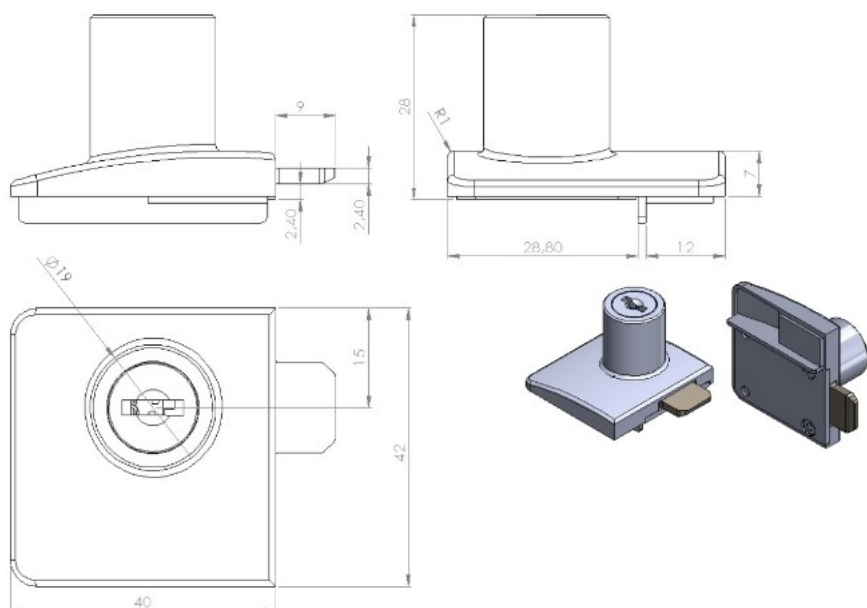

PRODUCT SHEET

Description:

Glass Door Lock "Square-U-See",F/Double Doors, Alu, W/SISO Oval Metal Key, 400 KD

Item number:

14.09.631-0

Units	Box	Carton	HS Code	Barcode
Pcs.	12	240	8301300000	
				5704866464017

SISO A/S

Mileparken 11
DK-2740 Skovlunde
Denmark
VAT: DK 24786013

Phone +45 45 830 900

www.siso.dk
siso@siso.dk

Danske Bank
Nytorv Branch
Copenhagen
SWIFT: DABADKKK

Account no.
4180 3112 112936
IBAN Account
DK7230003112112936