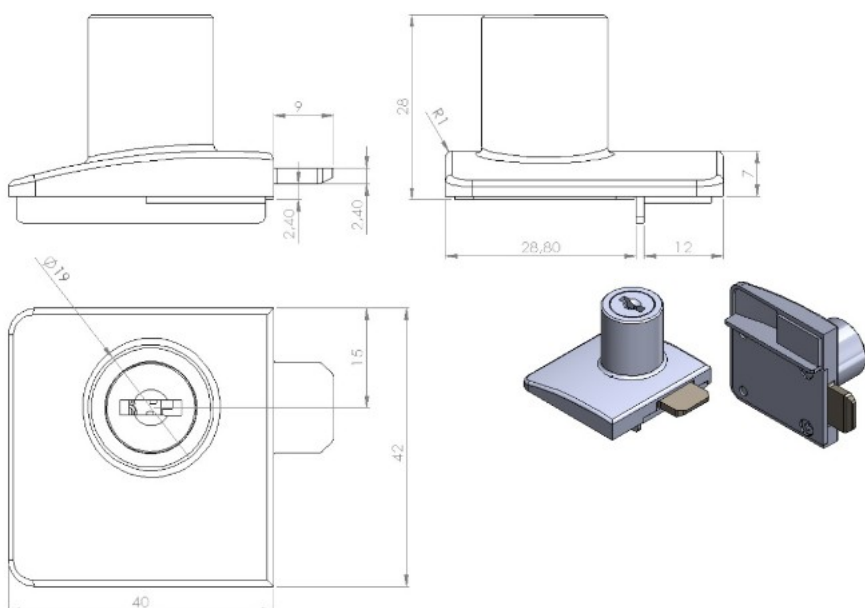

PRODUCT SHEET

Description:

Glass Door Lock "Square-U-See",F/Double Doors, CPL, W/SISO Oval Metal Key, 400 KD

Item number:

14.09.630-0

Units	Box	Carton	HS Code	Barcode
Pcs.	12	180	8301300000	
				5704866464000