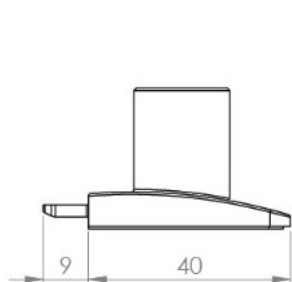

PRODUCT SHEET

Description:

Glass Door Lock "Square-U-See",F/Single D. CPL,MIC #J11, W/ SISO Oval Metal Key, 400 KD

Item number:

14.09.608-0

Units	Box	Carton	HS Code	Barcode
Pcs.		240	8301300000	 5704866494090