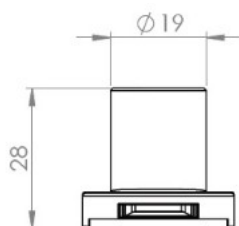

PRODUCT SHEET

Description:

Glass Door Lock "Square-U-See",F/Single D. CPL,MIC #J11, W/ SISO Oval Metal Key, 400 KD

Item number:

14.09.608-0

Units	Box	Carton	HS Code	Barcode
Pcs.		240	8301300000	 5704866494090