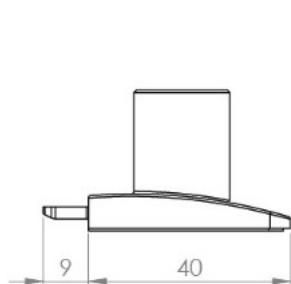

PRODUCT SHEET

Description:

Glass Door Lock "Square-U-See",F/Single Doors, Alu, W/SISO Oval Metal Key, 400 KD

Item number:

14.09.601-0

Units	Box	Carton	HS Code	Barcode
Pcs.	12	240	8301300000	 5704866463973

SISO A/S