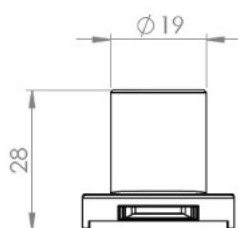

PRODUCT SHEET

Description:

Glass Door Lock "Square-U-See",F/Single Doors, Alu, W/SISO Oval Metal Key, 400 KD

Item number:

14.09.601-0

Units	Box	Carton	HS Code	Barcode
Pcs.	12	240	8301300000	 5704866463973

SISO A/S