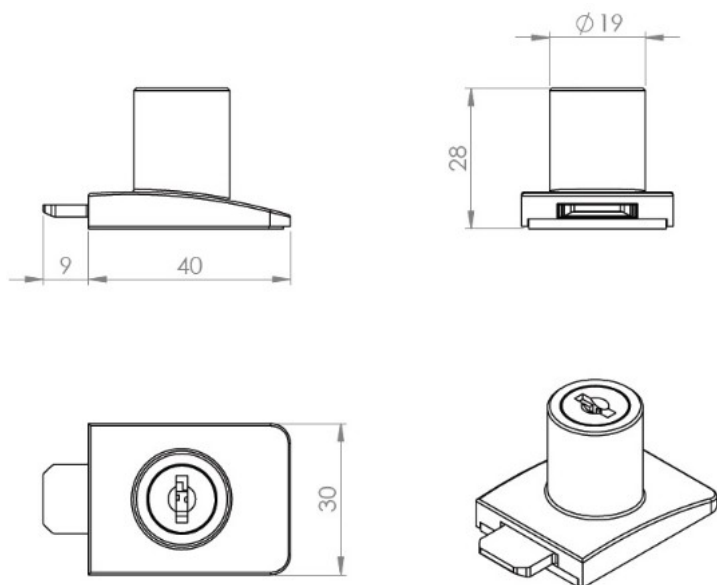

PRODUCT SHEET

Description:

Glass Door Lock "Square-U-See",F/Single Doors, CPL, W/SISO Oval Metal Key, 400 KD

Item number:

14.09.600-0

Units	Box	Carton	HS Code	Barcode
Pcs.	12	240	8301300000	 5704866463966

SISO A/S