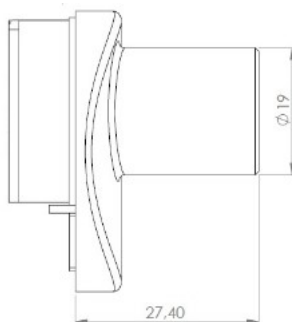

PRODUCT SHEET

Description:

Glass Door Lock "Badge", F/Double Doors, Alu Finish, W/SISO Oval Metal Key, 400 KD,W/2 Black ABS Plastic Screws W/PVC, Tip, 1 Alu. Flat Oval Metal Striking Plate,f/Glass Thickness, 4-6mm

Item number:

14.09.541-0

Units	Box	Carton	HS Code	Barcode
Pcs.	10	100	8301300000	 5704866049115

SISO A/S

Mileparken 11
DK-2740 Skovlunde
Denmark
VAT: DK 24786013

Phone +45 45 830 900

www.siso.dk
siso@siso.dk