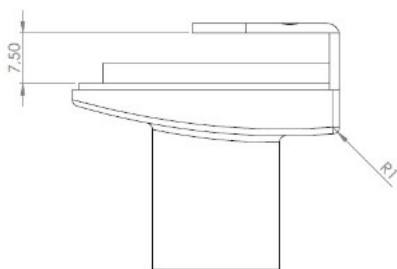

PRODUCT SHEET

Description:

Glass Door Lock "Badge", F/Double Doors, Alu Finish, W/SISO Oval Metal Key, 400 KD,W/2 Black ABS Plastic Screws W/PVC, Tip, 1 Alu. Flat Oval Metal Striking Plate,f/Glass Thickness, 4-6mm

Item number:

14.09.541-0

Units	Box	Carton	HS Code	Barcode
Pcs.	10	100	8301300000	 5704866049115

SISO A/S

Mileparken 11
DK-2740 Skovlunde
Denmark
VAT: DK 24786013

Phone +45 45 830 900

www.siso.dk
siso@siso.dk

Danske Bank
Nytorv Branch
Copenhagen
SWIFT: DABADKKK

Account no.
4180 3112 112936
IBAN Account
DK7230003112112936