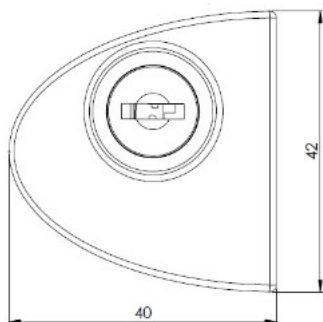

PRODUCT SHEET

Description:

Glass Door Lock "Badge", F/Double Doors, Alu Finish, W/SISO Oval Metal Key, 400 KD,W/2 Black ABS Plastic Screws W/PVC, Tip, 1 Alu. Flat Oval Metal Striking Plate,f/Glass Thickness, 4-6mm

Item number:

14.09.541-0

Units	Box	Carton	HS Code	Barcode
Pcs.	10	100	8301300000	 5704866049115

SISO A/S

Mileparken 11
DK-2740 Skovlunde
Denmark
VAT: DK 24786013

Phone +45 45 830 900

www.siso.dk
siso@siso.dk