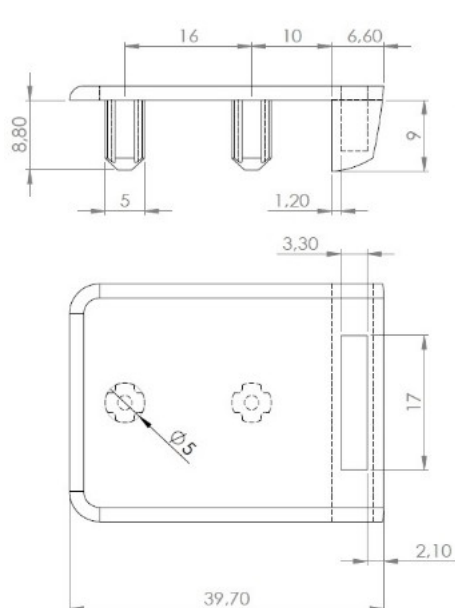

PRODUCT SHEET

Description:

Edge Striker For Single Door Lock "Square", Chrome Pl, With Knock In Pins $\varnothing 5 \times 9 \text{mm}$

Item number:

14.09.535-0

Units	Box	Carton	HS Code	Barcode
Pcs.	10	100	8301600090	
				5704866049054