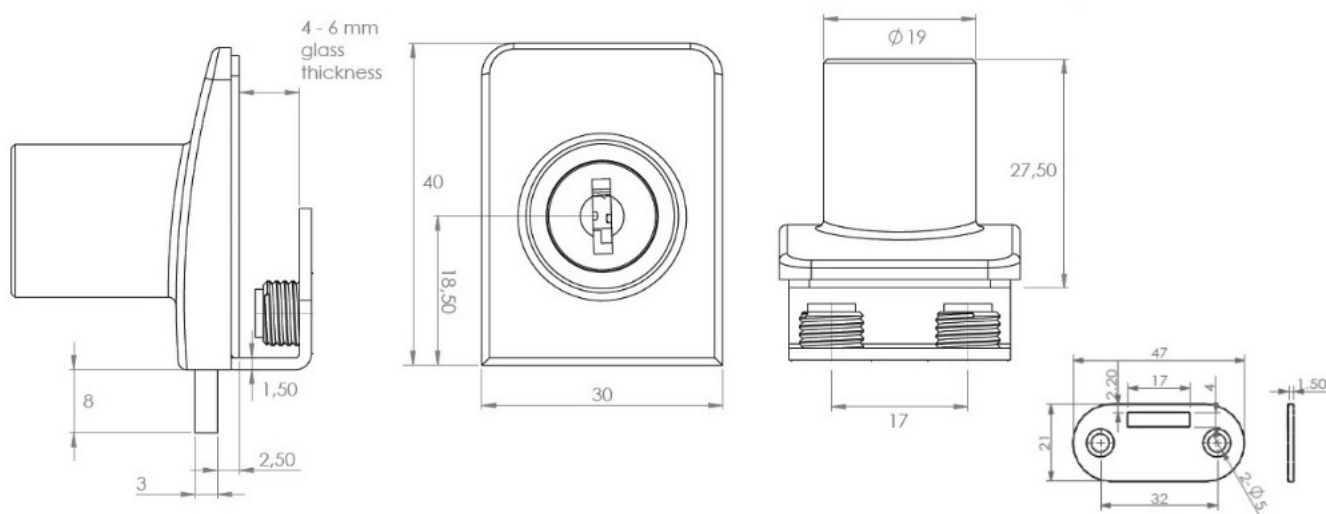

PRODUCT SHEET

Description:

Glass Door Lock "Square", F/Single Doors, BLK, KA D20,W/SISO Oval Metal Key, Key Alike, W/2 Black Zamak Screws, W/, PVC Tip, 1 Black Flat Oval Metal Striking Plate, f/Glass, Thickness 4-6mm

Item number:

14.09.529-5

Units	Box	Carton	HS Code	Barcode
Pcs.	10	100	8301300000	
				5704866048972

SISO A/S

Mileparken 11
DK-2740 Skovlunde
Denmark
VAT: DK 24786013

Phone +45 45 830 900

www.siso.dk
siso@siso.dk