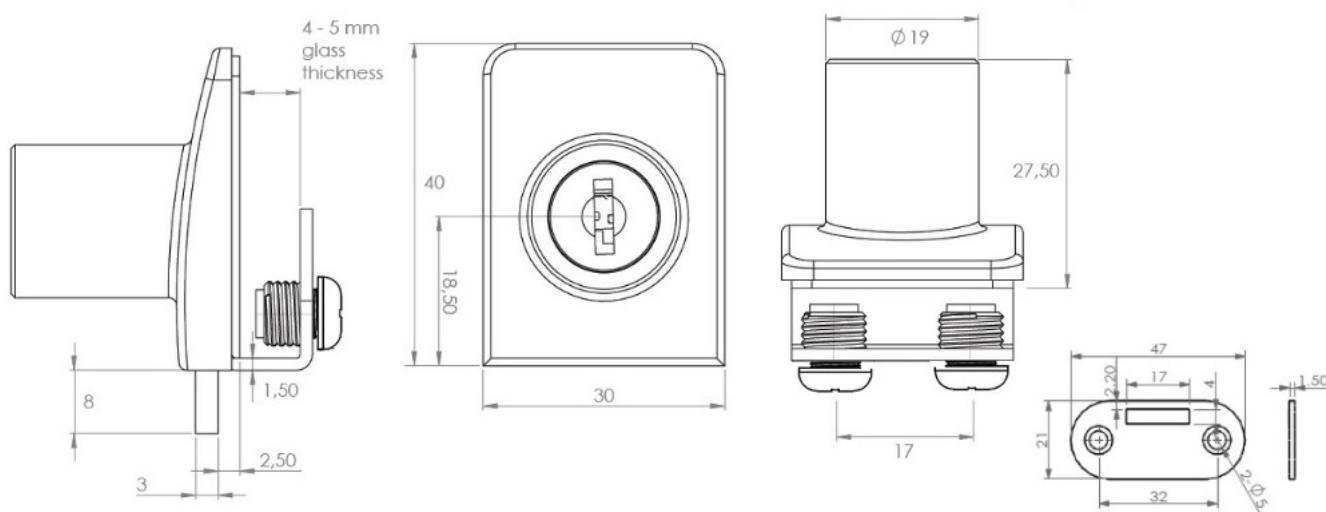

PRODUCT SHEET

Description:

Glass Door Lock "Square", F/Single Doors, GPL, KA D20,W/SISO Oval Metal Key, Key Alike, W/2 Black ABS Plastic Screws, W/, PVC Tip, 1 Gold Pl. Flat Oval Metal Striking Plate, f/Glass, Thickness 4-5mm

Item number:

14.09.529-0

Units	Box	Carton	HS Code	Barcode
Pcs.	12	240	8301300000	 5704866048965

SISO A/S

Mileparken 11
DK-2740 Skovlunde
Denmark
VAT: DK 24786013

Phone +45 45 830 900

www.siso.dk
siso@siso.dk