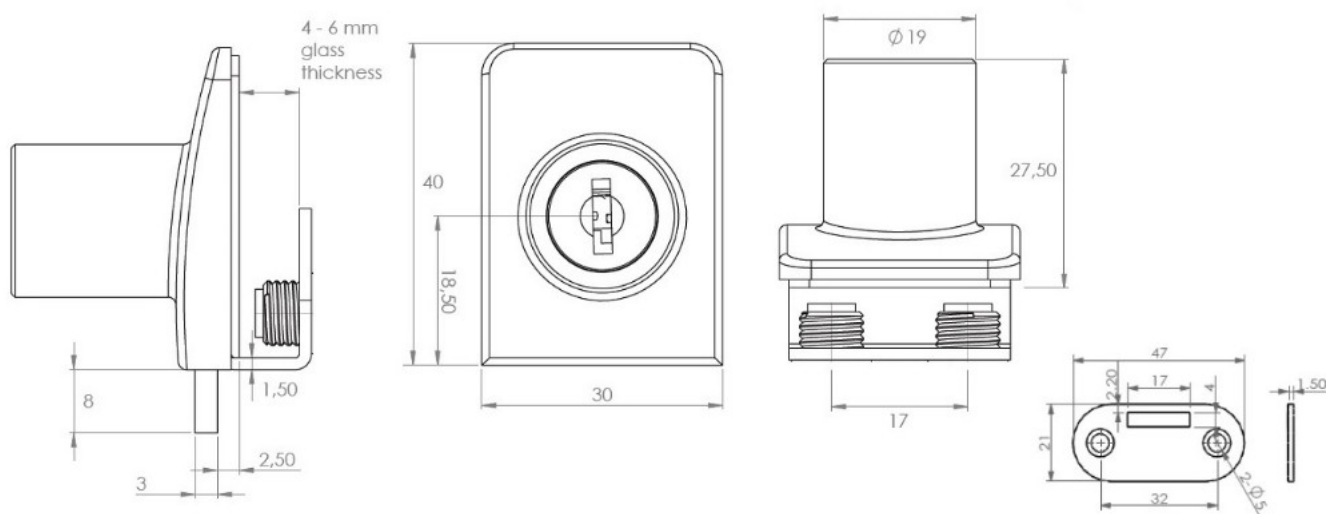

### Description:

Glass Door Lock "Square", F/Single Doors, Alu, KA D20,W/SISO Oval Metal Key, Key Alike, W/2 Zamak Screws, W/PVC Tip,, 1 Alu. Flat Oval Metal Striking Plate, f/Glass 4-6mm

### Item number:

14.09.528-0

Units	Box	Carton	HS Code	Barcode
Pcs.	10	100	8301300000	
				5704866048934