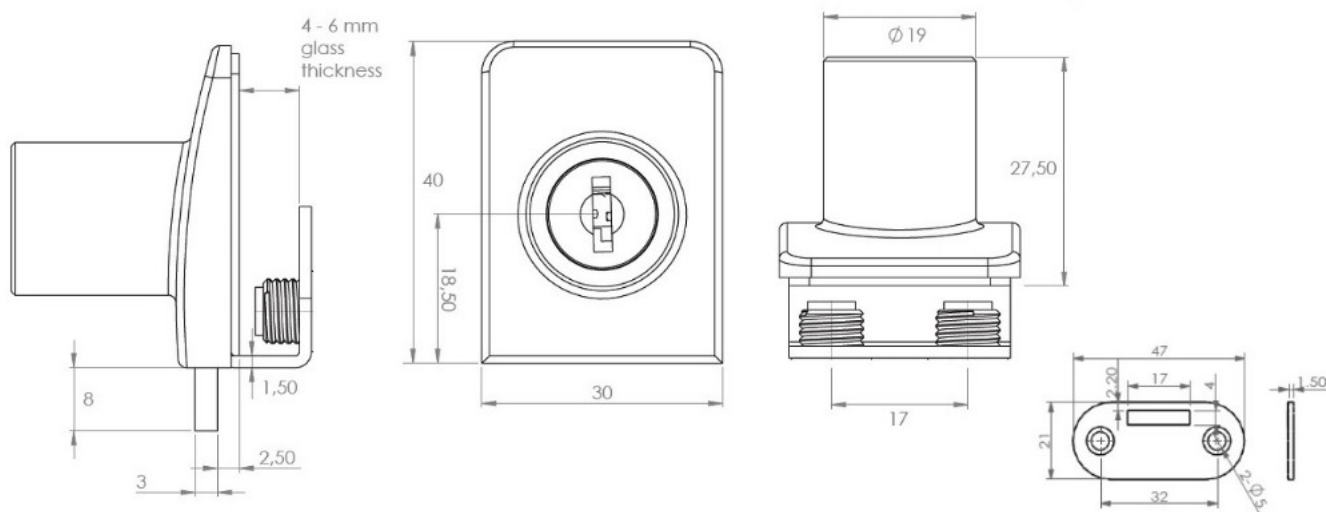

PRODUCT SHEET

Description:

Glass Door Lock "Square", F/Single Doors, MIC#J11,Alu,W/SISO Oval Metal Key, 400 KD, W/2 Zamak Screws, W/PVC Tip, 1 Flat Oval Metal Striking Plate Alu Finish, f/Glass Thick-, ness 4-6mm

Item number:

14.09.526-0

Units	Box	Carton	HS Code	Barcode
Pcs.	10	100	8301300000	
				5704866048880

SISO A/S

Mileparken 11
DK-2740 Skovlunde
Denmark
VAT: DK 24786013

Phone +45 45 830 900

www.siso.dk
siso@siso.dk