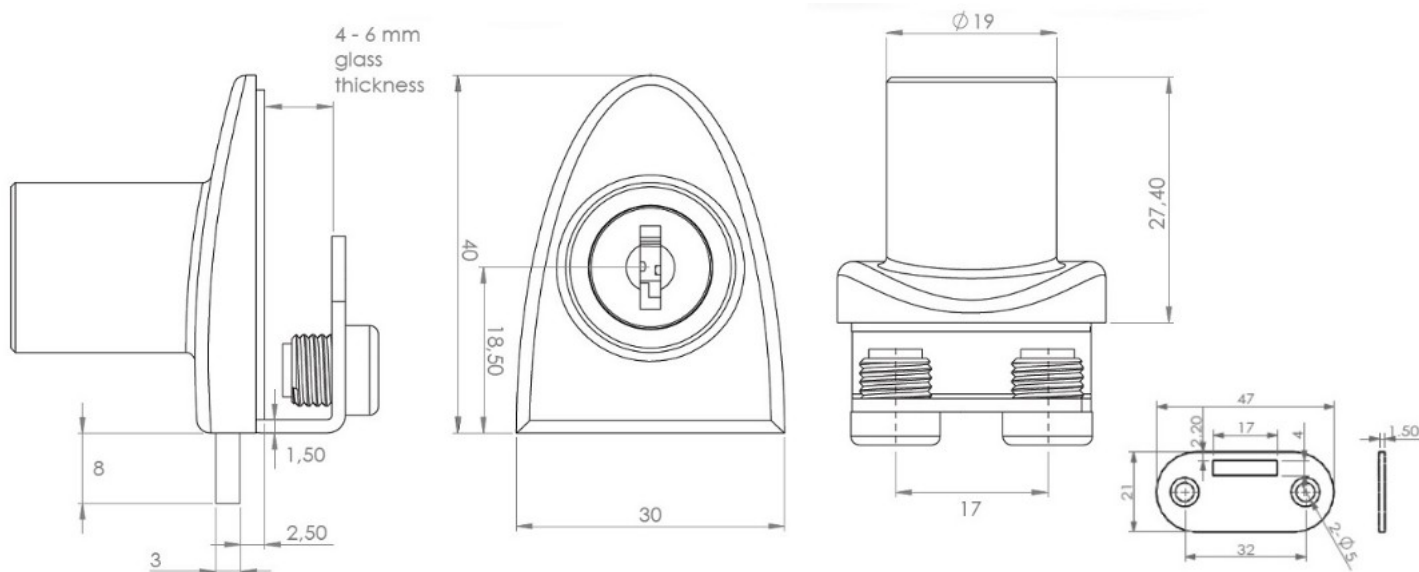

PRODUCT SHEET

Description:

Glass Door Lock "Square", F/Single Doors, MIC#J11,CPL,W/SISO Oval Metal Key, 400 KD, W/2 Black ABS Plastic Screws, W/PVC, Tip, 1 CPL. Flat Oval Metal Striking Plate, f/Glass Thick-, ness 4-6mm

Item number:

14.09.525-0

| Units | Box | Carton | HS Code | Barcode |
|-------|-----|--------|------------|--|
| Pcs. | 10 | 100 | 8301300000 |  |
| | | | | 5704866048873 |

SISO A/S

Mileparken 11
DK-2740 Skovlunde
Denmark
VAT: DK 24786013