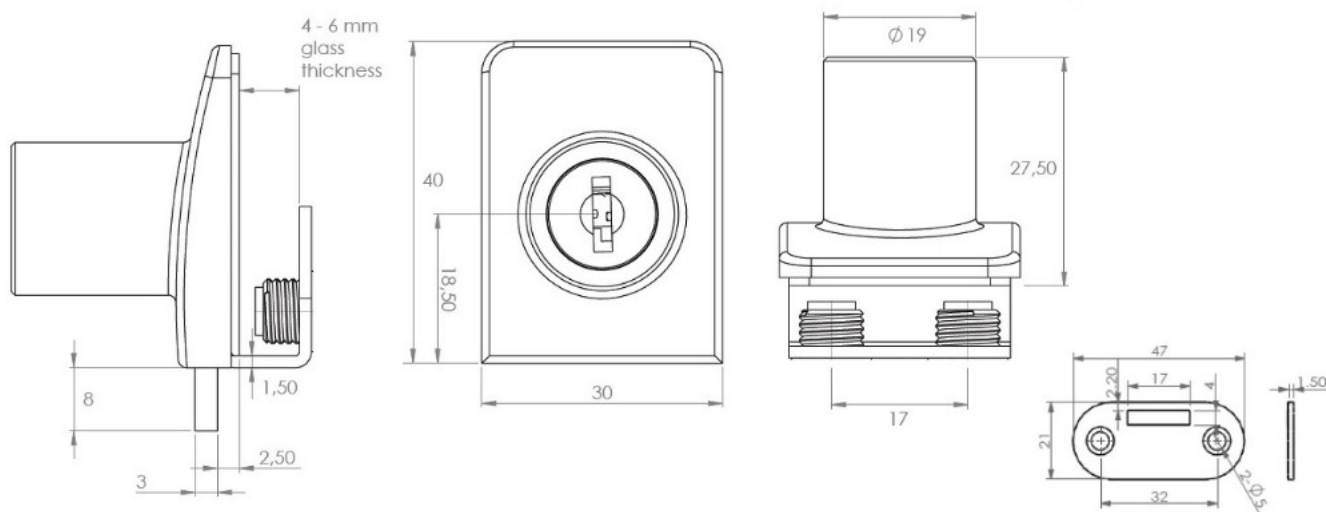

### Description:

Glass Door Lock "Square", F/Single Doors, Alu Finish, W/SISO Oval Metal Key, 400 KD, W/2 Zamak Screws, W/PVC Tip, 1 Flat Oval Metal Striking Plate Alu Finish, f/Glass Thick-, ness 4-6mm

### Item number:

14.09.521-0

Units	Box	Carton	HS Code	Barcode
Pcs.	10	100	8301300000	
				5704866048835