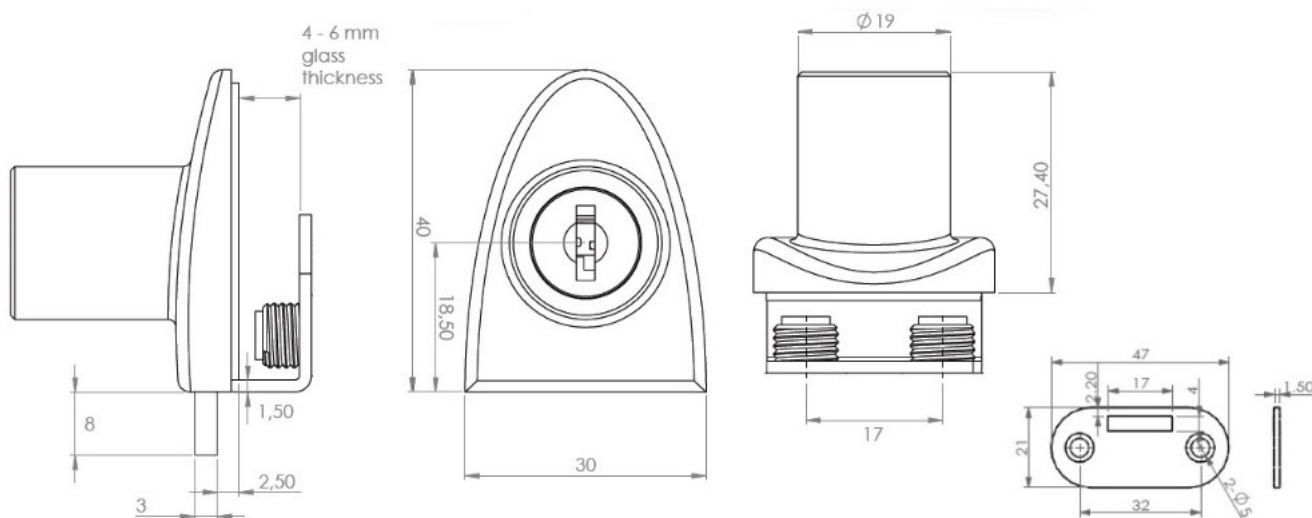

PRODUCT SHEET

Description:

Glass Door Lock "Badge", F/Single Doors, BLK, KA D20,W/SISO Oval Metal Key, 400 KD,W/2 Zamak Screws W/PVC Tip, 1 Black, Flat Oval Metal Striking Plate, f/Glass Thickness 4-6mm

Item number:

14.09.509-5

Units	Box	Carton	HS Code	Barcode
Pcs.		240	8301300000	 5704866048699

SISO A/S

Mileparken 11
DK-2740 Skovlunde
Denmark
VAT: DK 24786013

Phone +45 45 830 900

www.siso.dk
siso@siso.dk

Danske Bank
Nytorv Branch
Copenhagen
SWIFT: DABADKKK

Account no.
4180 3112 112936
IBAN Account
DK7230003112112936