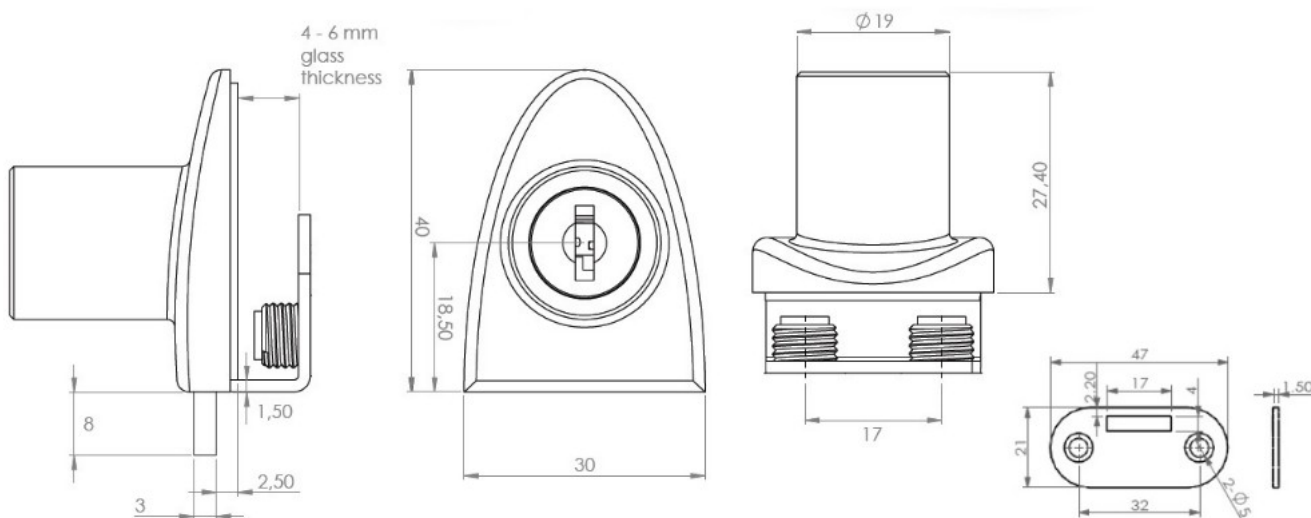

### Description:

Glass Door Lock "Badge", F/Single Doors, Alu, KA D20,W/SISO Oval Metal Key, W/2 Zamak Screws  
W/PVC Tip, 1 Alu Flat Oval, Metal Striking Plate, f/Glass Thickness 4-6mm

### Item number:

14.09.508-1

Units	Box	Carton	HS Code	Barcode
Pcs.	10	100	8301300000	 5704866048668