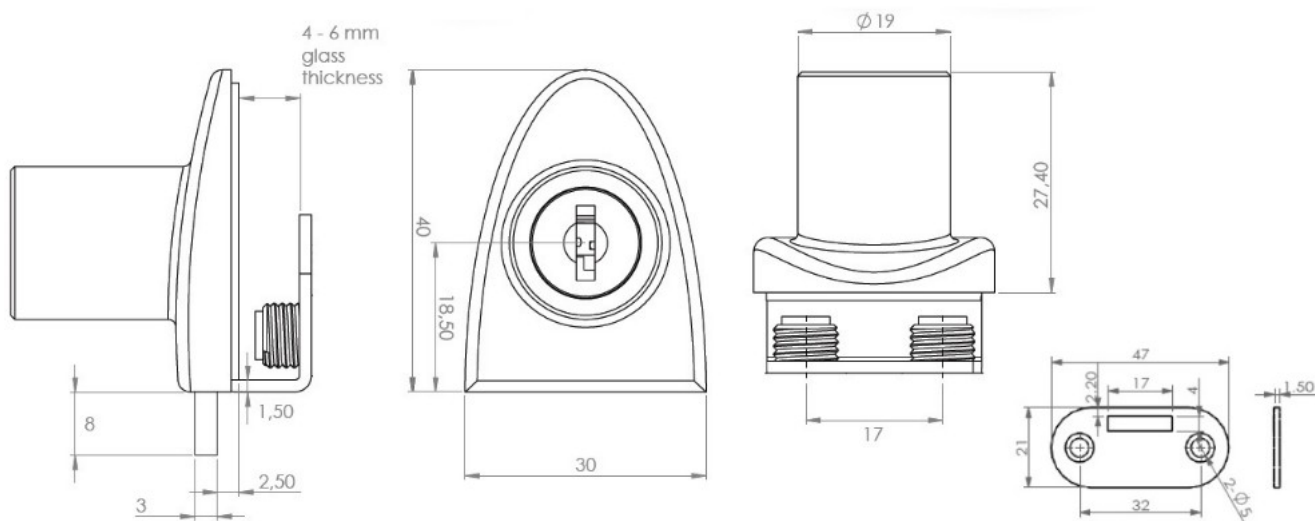

### Description:

Glass Door Lock "Badge", F/Single Doors, MIC#J11, Alu,W/SISO Oval Metal Key, 400 KD,W/2 Zamak Screws W/PVC Tip, 1 Alu, Flat Oval Metal Striking Plate, f/Glass Thickness 4-6mm

### Item number:

14.09.506-0

Units	Box	Carton	HS Code	Barcode
Pcs.	10	100	8301300000	
				5704866048613