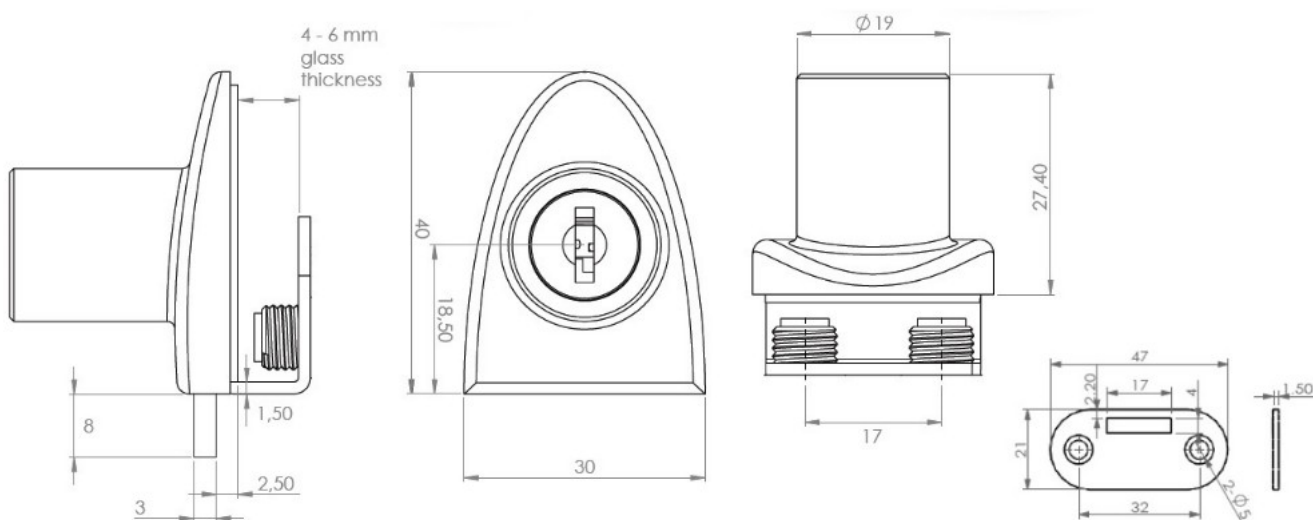

PRODUCT SHEET

Description:

Glass Door Lock "Badge", F/Single Doors, MIC#J11, CPL,W/SISO Oval Metal Key, 400 KD,W/2 Zamak Screws W/PVC Tip, 1 CPL, Flat Oval Metal Striking Plate, f/Glass Thickness 4-6mm

Item number:

14.09.505-0

Units	Box	Carton	HS Code	Barcode
Pcs.	12	240	8301300000	 5704866048606

SISO A/S

Mileparken 11
DK-2740 Skovlunde
Denmark
VAT: DK 24786013

Phone +45 45 830 900

www.siso.dk
siso@siso.dk

Danske Bank
Nytorv Branch
Copenhagen
SWIFT: DABADKKK

Account no.
4180 3112 112936
IBAN Account
DK7230003112112936