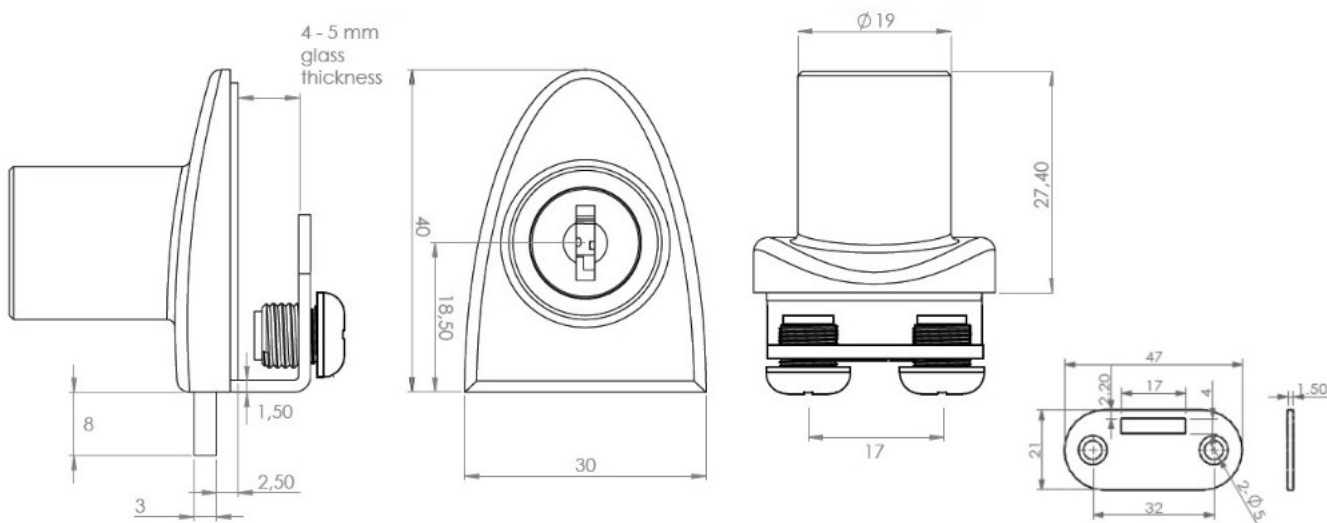

PRODUCT SHEET

Description:

Glass Door Lock "Badge", F/Single Doors, Bronze Pl, W/SISO Oval Metal Key, 400 KD,W/2 ABS Screws W/PVC Tip, 1 BRZ, Flat Oval Metal Striking Plate, f/Glass Thickness 4-5mm

Item number:

14.09.504-0

Units	Box	Carton	HS Code	Barcode
Pcs.	12	240	8301300000	 5704866048590

SISO A/S

Mileparken 11
DK-2740 Skovlunde
Denmark
VAT: DK 24786013

Phone +45 45 830 900

www.siso.dk
siso@siso.dk

Danske Bank
Nytorv Branch
Copenhagen
SWIFT: DABADKKK

Account no.
4180 3112 112936
IBAN Account
DK7230003112112936