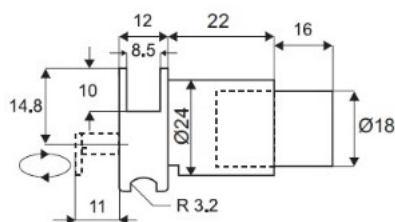

Lock NO. 2740

Striker f/lock NO. 2740