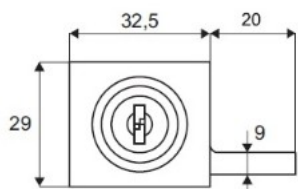

Striker f/lock NO. 2740