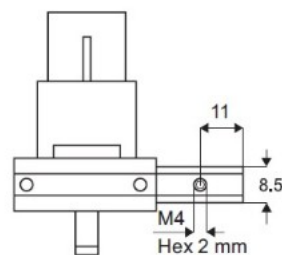

Striker f/lock NO. 2740