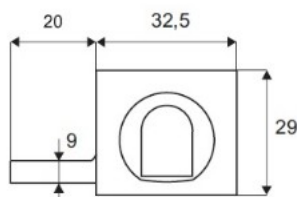

SISO A/S

Mileparken 11
DK-2740 Skovlunde
Denmark
VAT: DK 24786013

Phone +45 45 830 900

www.siso.dk
siso@siso.dk

Danske Bank
Nytorv Branch
Copenhagen
SWIFT: DABADKKK

Account no.
4180 3112 112936
IBAN Account
DK7230003112112936