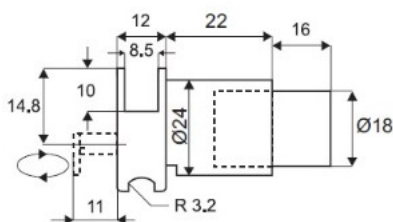

Lock NO. 2740

Striker f/lock NO. 2740