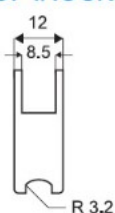

Striker f/lock NO. 2740

SISO A/S

Mileparken 11
DK-2740 Skovlunde
Denmark
VAT: DK 24786013

Phone +45 45 830 900

www.siso.dk
siso@siso.dk

Danske Bank
Nytorv Branch
Copenhagen
SWIFT: DABADKKK

Account no.
4180 3112 112936
IBAN Account
DK7230003112112936