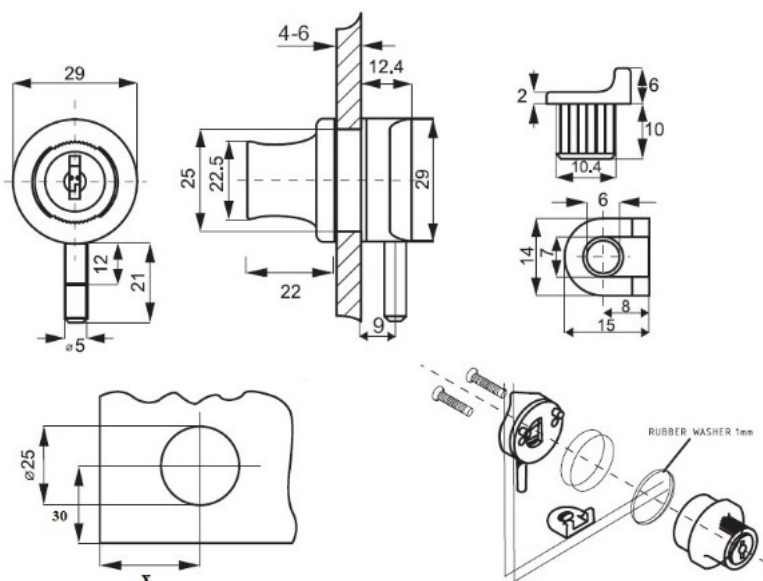

PRODUCT SHEET

Description:

Glass Door Lock X-689, CK SISO, Chrome Plated, 4-6mm Glass

Item number:

14.09.130-1

Units	Box	Carton	HS Code	Barcode
Pcs.	20	200	8301300000	
				5704866046190

SISO A/S

Mileparken 11
DK-2740 Skovlunde
Denmark
VAT: DK 24786013