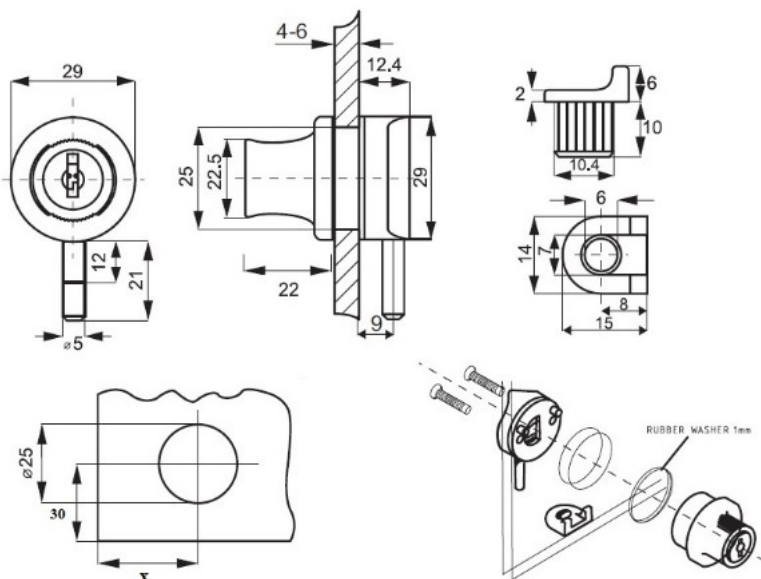

## Description:

Glass Door Lock X-689, CK SISO, Black Anodized, KA D20, 4-6mm Glass

## Item number:

14.09.128-5

Units	Box	Carton	HS Code	Barcode
Pcs.	15	150	8301300000	
				5704866512206