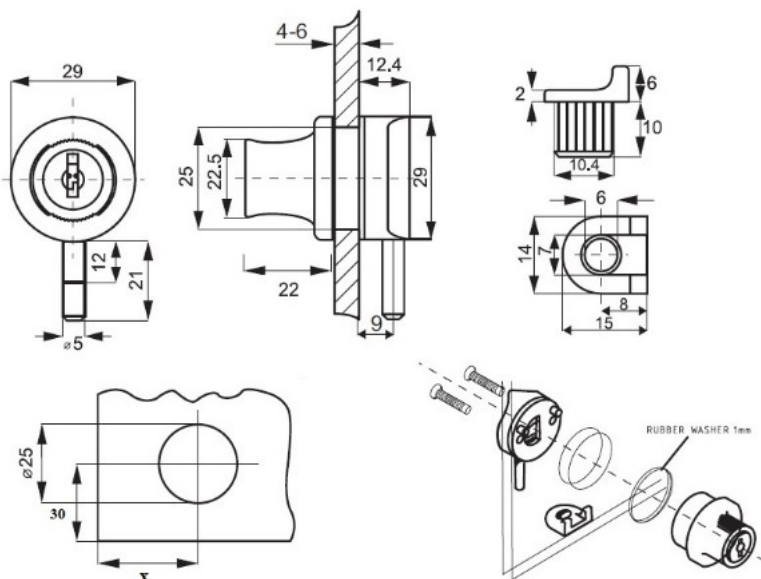

PRODUCT SHEET

Description:

Glass Door Lock X-689, CK SISO, Black Anodized, 4-6mm Glass

Item number:

14.09.128-0

Units	Box	Carton	HS Code	Barcode
Pcs.	20	150	8301300000	
				5704866046145

SISO A/S

Mileparken 11
DK-2740 Skovlunde
Denmark
VAT: DK 24786013