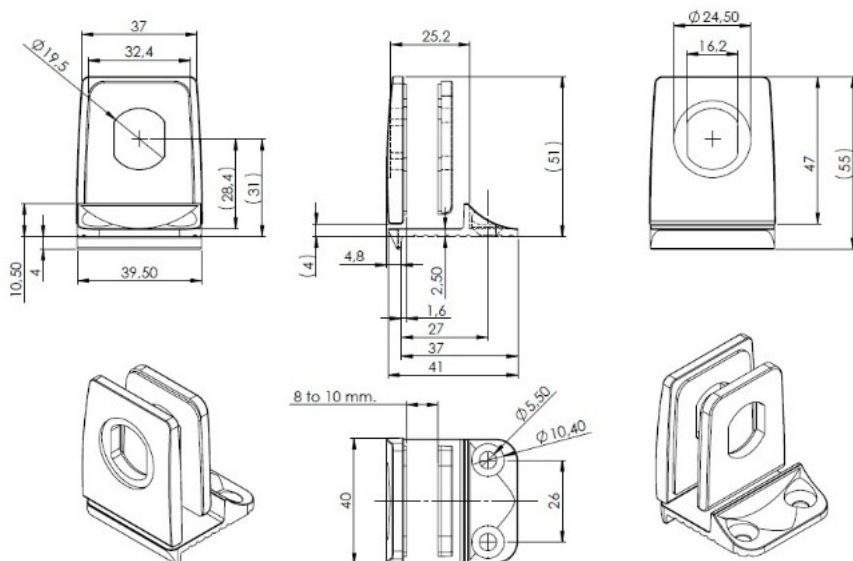

PRODUCT SHEET

Description:

Glass Door Lock Accessories "Obsession", 8-10mm Glass, Black, Brass Material, Black Rubber Gaskets, W/Striking Plate (Cam, Lock 1925 Series to be Ordered Separately)

Item number:

14.09.006-0

Units	Box	Carton	HS Code	Barcode
Set			8301600090	 5704866513838

(xx) installation dependend

SISO A/S

Mileparken 11
DK-2740 Skovlunde
Denmark
VAT: DK 24786013

Phone +45 45 830 900

www.siso.dk
siso@siso.dk