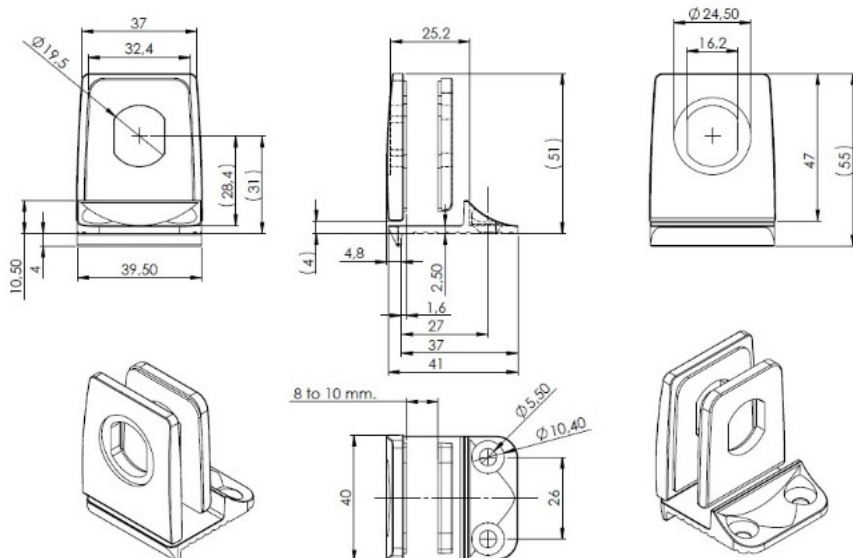

PRODUCT SHEET

Description:

Glass Door Lock Accessories "Obsession", 8-10mm Glass, CPL, Brass Material, Black Rubber Gaskets, W/Striking Plate (Cam, Lock 1925 Series to be Ordered Separately)

Item number:

14.09.005-0

Units	Box	Carton	HS Code	Barcode
Set			8301600090	 5704866513821

(xx) installation dependend

SISO A/S

Mileparken 11
DK-2740 Skovlunde
Denmark
VAT: DK 24786013

Phone +45 45 830 900

www.siso.dk
siso@siso.dk