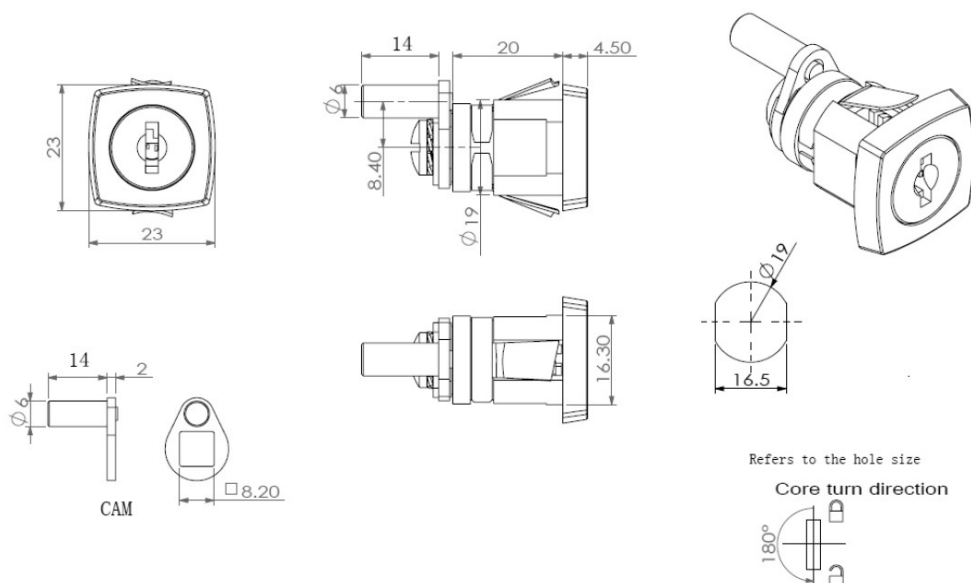

PRODUCT SHEET

Description:

Central Lock 44D, 180DG, Square Front, CPL, MK SISO, No Accessories, No Bar

Item number:

14.08.090-1

Units	Box	Carton	HS Code	Barcode
Pcs.	36	360	8301300000	
				5704866045124

SISO A/S