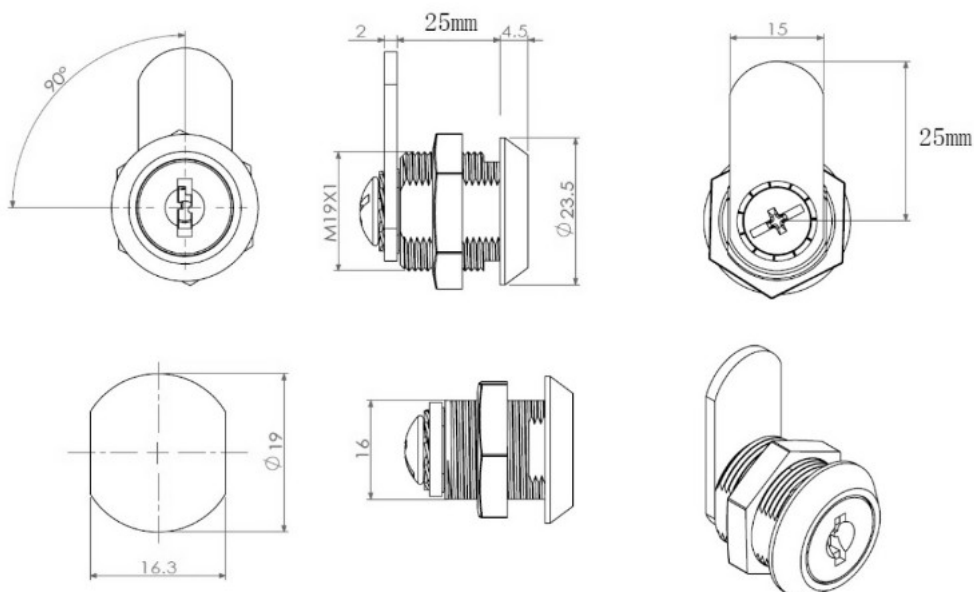

PRODUCT SHEET

Description:

Cam Lock M1925S, 90DG, Cam No. A01, Black, Snake MK SISO, #01 With Full Thread, Master Key System #01

Item number:

14.04.497-5

Units	Box	Carton	HS Code	Barcode
Pcs.	20	200	8301300000	
				5704866515269