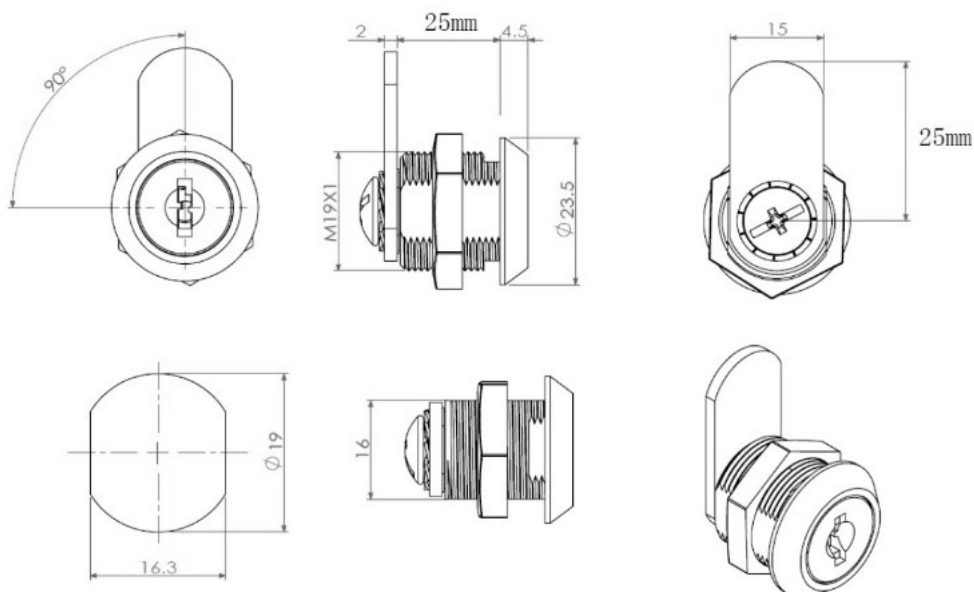

PRODUCT SHEET

Description:

Cam Lock M1925S, 90DG, Cam No. A01,CPL,Snake MK SISO,#01 With Full Thread, Master Key System #01

Item number:

14.04.496-5

Units	Box	Carton	HS Code	Barcode
Pcs.	25	50	8301300000	 5704866515276