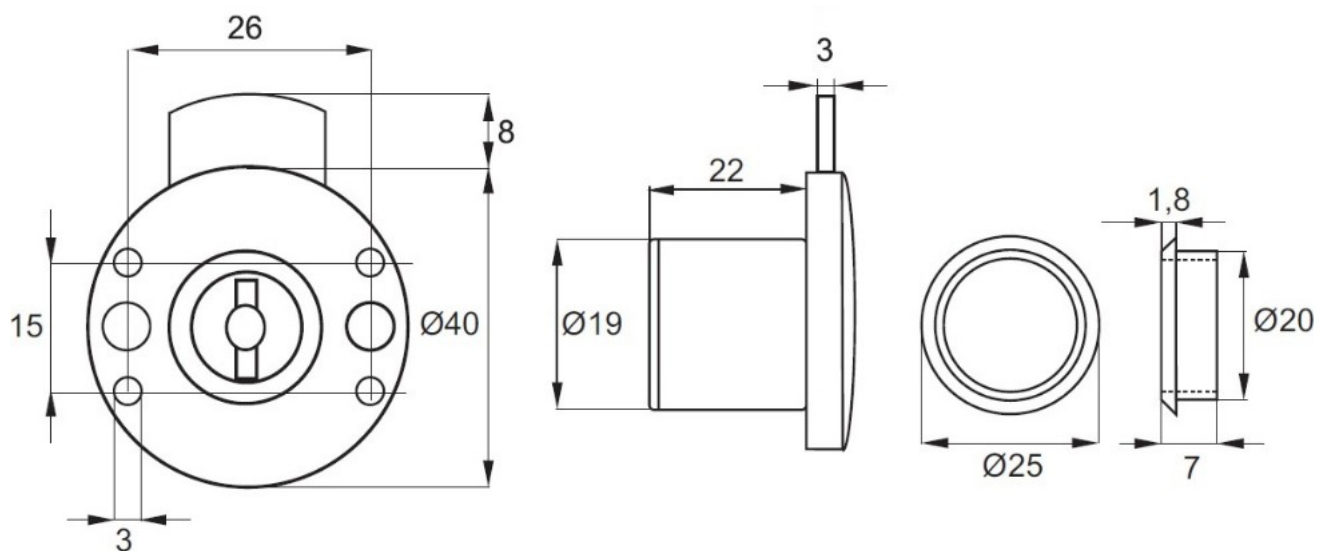

PRODUCT SHEET

Description:

Rim Lock 853N, $\varnothing 19 \times 22$ mm, Drawer, NPL, CK SISO, W/4 NPL Screws

Item number:

14.01.269-0

Units	Box	Carton	HS Code	Barcode
Pcs.	12	240	8301300000	
				5704866033060