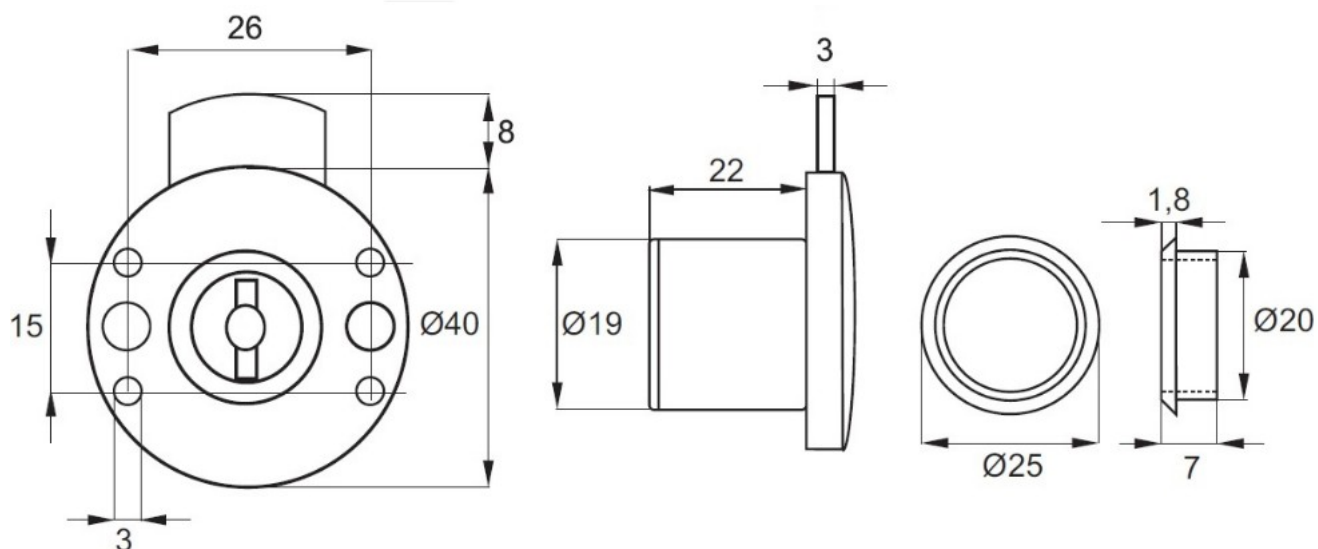

### Description:

Rim Lock M853N,  $\varnothing 19 \times 22 \text{mm}$ , Drawer, NPL, HCK SISO, W/4 NPL Screws, System #J11

### Item number:

14.01.268-0

Units	Box	Carton	HS Code	Barcode
Pcs.	12	240	8301300000	
				5704866492744