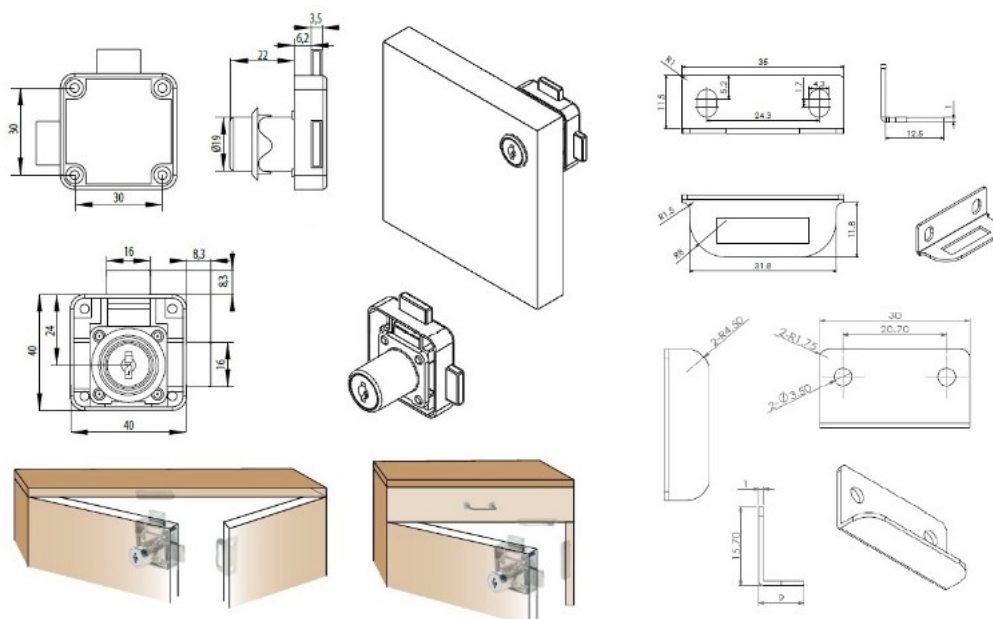

## Description:

Rim Lock 850,  $\varnothing 19 \times 22 \text{mm}$  "L", Double Locking, CK SISO, W/ 2 L-Shaped Metal Strikers, Perfect F/Double Door Cabinets,, Left Hand

## Item number:

14.01.251-0

Units	Box	Carton	HS Code	Barcode
Pcs.	20	200	8301300000	
				5704866032995

LEFT