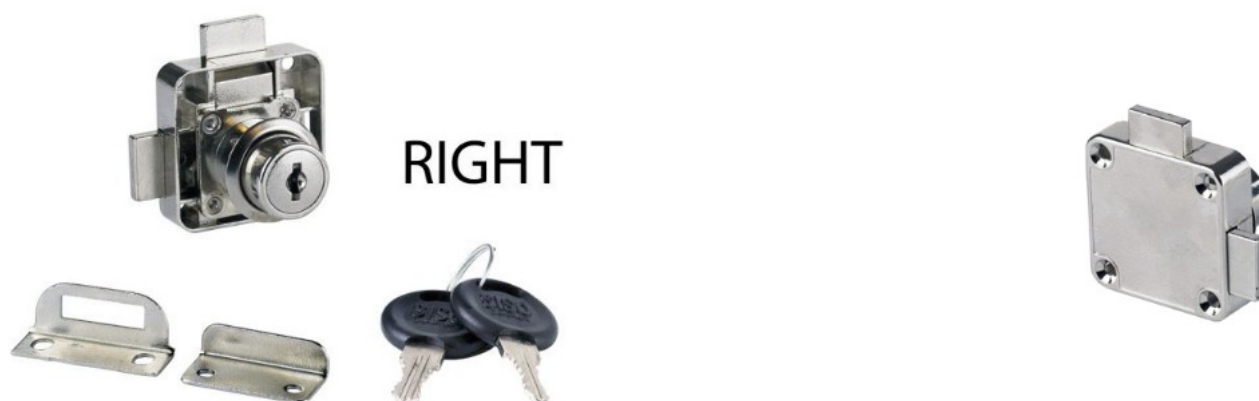

PRODUCT SHEET

Description:

Rim Lock 850, $\varnothing 19 \times 22 \text{mm}$ "R", Double Locking, CK SISO, W/ 2 L-Shaped Metal Strikers, Perfect F/Double Door Cabinets,, Right Hand

Item number:

14.01.250-0

Units	Box	Carton	HS Code	Barcode
Pcs.	15	150	8301300000	
				5704866032988

SISO A/S

Mileparken 11
DK-2740 Skovlunde
Denmark
VAT: DK 24786013

Phone +45 45 830 900

www.siso.dk
siso@siso.dk

Danske Bank
Nytorv Branch
Copenhagen
SWIFT: DABADKKK

Account no.
4180 3112 112936
IBAN Account
DK7230003112112936