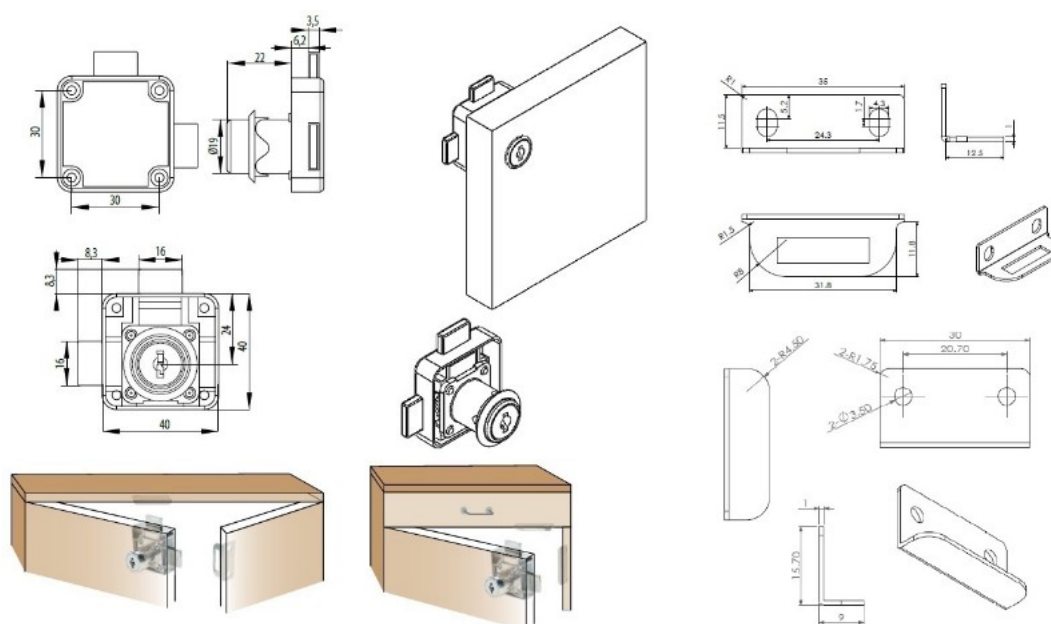

PRODUCT SHEET

Description:

Rim Lock 850, $\varnothing 19 \times 22 \text{mm}$ "R", Double Locking, CK SISO, W/ 2 L-Shaped Metal Strikers, Perfect F/Double Door Cabinets,, Right Hand

Item number:

14.01.250-0

Units	Box	Carton	HS Code	Barcode
Pcs.	15	150	8301300000	
				5704866032988

SISO A/S

Mileparken 11
DK-2740 Skovlunde
Denmark
VAT: DK 24786013

Phone +45 45 830 900

www.siso.dk
siso@siso.dk

Danske Bank
Nytorv Branch
Copenhagen
SWIFT: DABADKKK

Account no.
4180 3112 112936
IBAN Account
DK7230003112112936