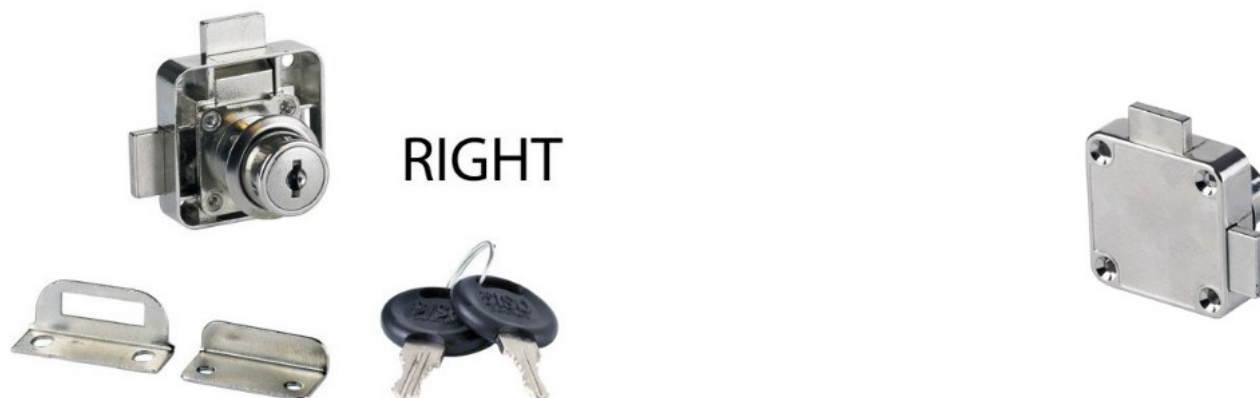

PRODUCT SHEET

Description:

Rim Lock 850, $\varnothing 19 \times 22 \text{mm}$ "R", Double Locking, CK SISO, KA D20, 2 L-Shaped Metal Strikers, Perfect F/Double Door Cabinets,, Right Hand

Item number:

14.01.249-0

Units	Box	Carton	HS Code	Barcode
Pcs.	15	150	8301300000	
				5704866505956

SISO A/S

Mileparken 11
DK-2740 Skovlunde
Denmark
VAT: DK 24786013

Phone +45 45 830 900

www.siso.dk
siso@siso.dk

Danske Bank
Nytorv Branch
Copenhagen
SWIFT: DABADKKK

Account no.
4180 3112 112936
IBAN Account
DK7230003112112936