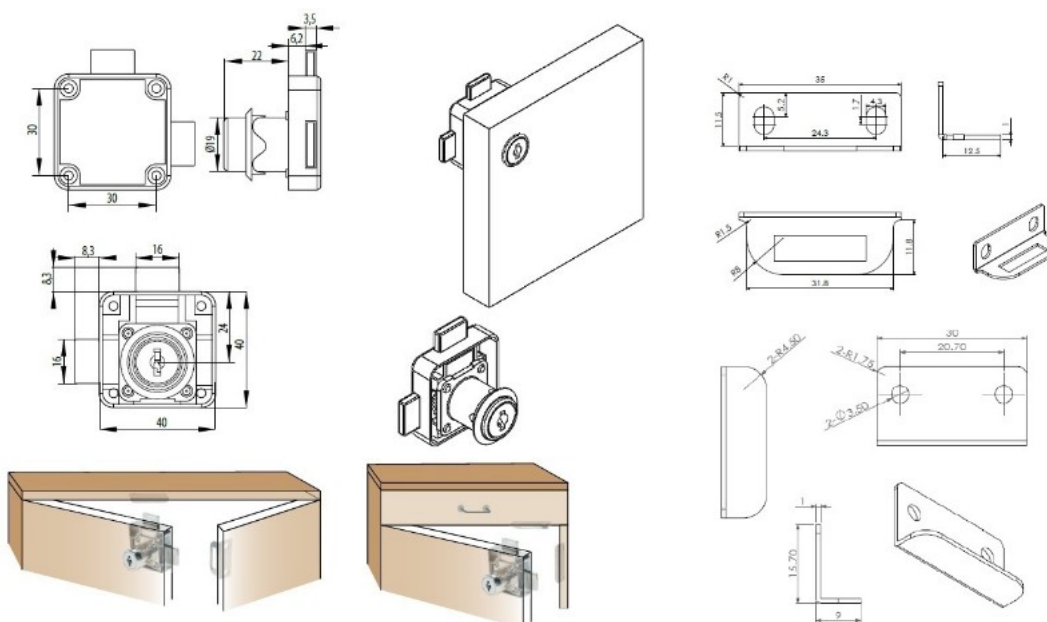

PRODUCT SHEET

Description:

Rim Lock 850, $\varnothing 19 \times 22 \text{mm}$ "R", Double Locking, CK SISO, KA D20, 2 L-Shaped Metal Strikers, Perfect F/Double Door Cabinets,, Right Hand

Item number:

14.01.249-0

Units	Box	Carton	HS Code	Barcode
Pcs.	15	150	8301300000	
				5704866505956

SISO A/S

Mileparken 11
DK-2740 Skovlunde
Denmark
VAT: DK 24786013

Phone +45 45 830 900

www.siso.dk
siso@siso.dk

Danske Bank
Nytorv Branch
Copenhagen
SWIFT: DABADKKK

Account no.
4180 3112 112936
IBAN Account
DK7230003112112936