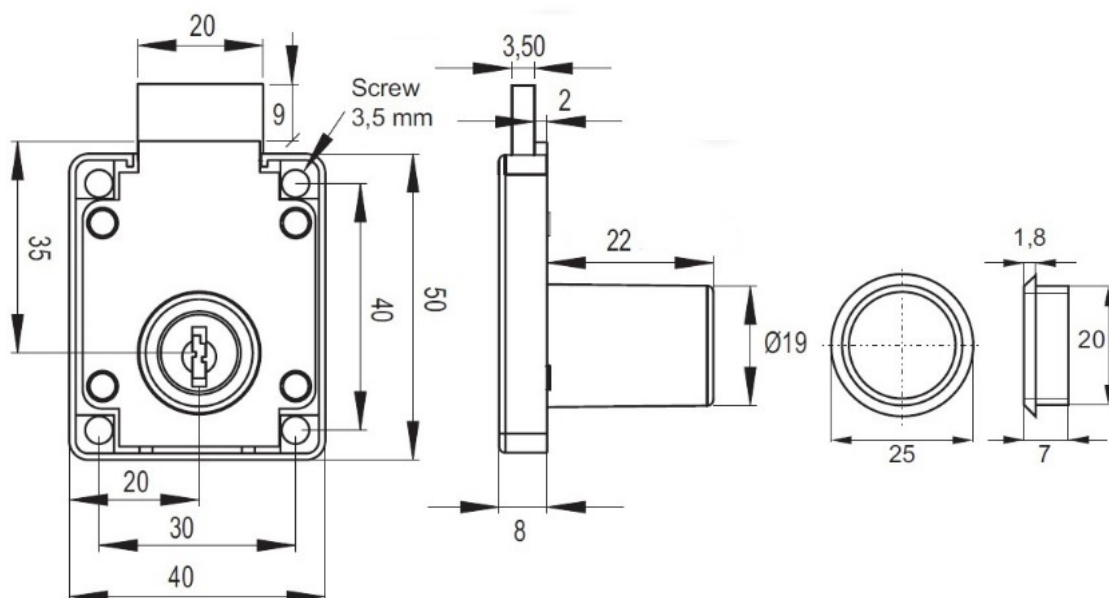

PRODUCT SHEET

Description:

Rim Lock MIC950 Backset 35mm, $\varnothing 19 \times 22$ mm, HCK SISO, RH, #J12 Nickel Plated

Item number:

14.01.096-5

Units	Box	Carton	HS Code	Barcode
Pcs.	12	120	8301300000	
				5704866032810

RIGHT

SISO A/S

Mileparken 11
DK-2740 Skovlunde
Denmark
VAT: DK 24786013

Phone +45 45 830 900

www.siso.dk
siso@siso.dk

Danske Bank
Nytorv Branch
Copenhagen
SWIFT: DABADKKK

Account no.
4180 3112 112936
IBAN Account
DK7230003112112936