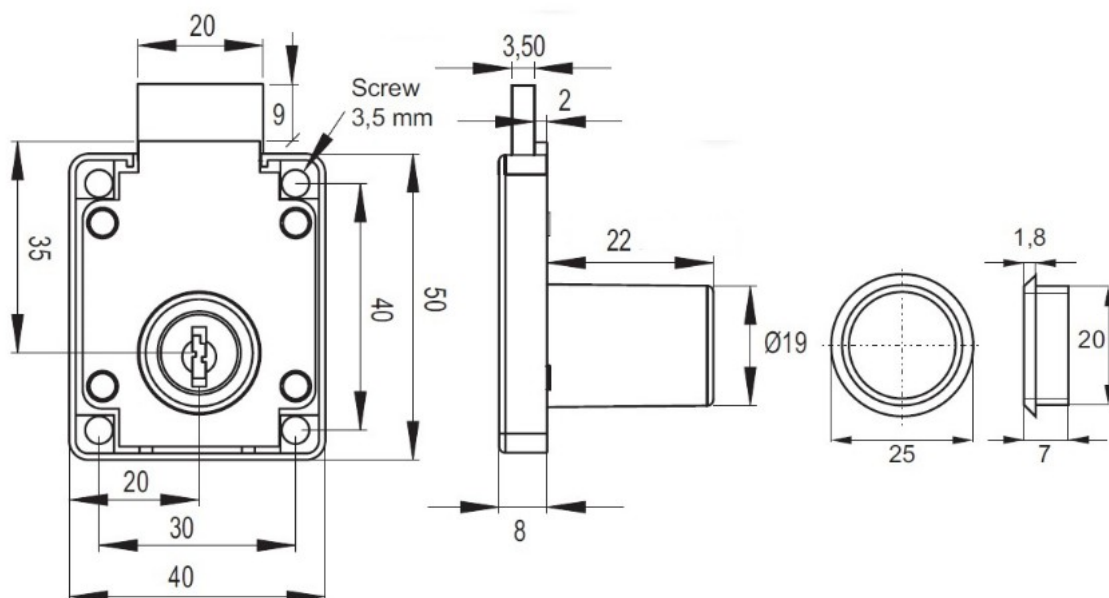

PRODUCT SHEET

Description:

Rim Lock 950 Backset 35mm, $\varnothing 19 \times 22$ mm, NPL, CK SISO, Right

Item number:

14.01.096-0

Units	Box	Carton	HS Code	Barcode
Pcs.	24	240	8301300000	
				5704866032803

RIGHT

SISO A/S

Mileparken 11
DK-2740 Skovlunde
Denmark
VAT: DK 24786013

Phone +45 45 830 900

www.siso.dk
siso@siso.dk

Danske Bank
Nytorv Branch
Copenhagen
SWIFT: DABADKKK

Account no.
4180 3112 112936
IBAN Account
DK7230003112112936