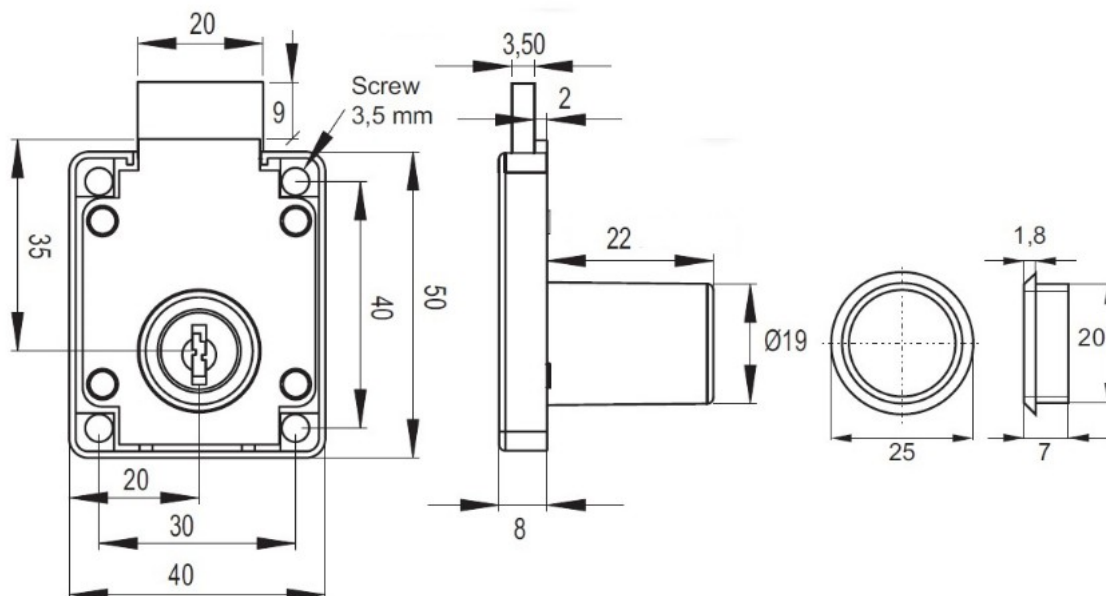

SISO A/S

Mileparken 11
DK-2740 Skovlunde
Denmark
VAT: DK 24786013

Phone +45 45 830 900

www.siso.dk
siso@siso.dk

Danske Bank
Nytorv Branch
Copenhagen
SWIFT: DABADKKK

Account no.
4180 3112 112936
IBAN Account
DK7230003112112936