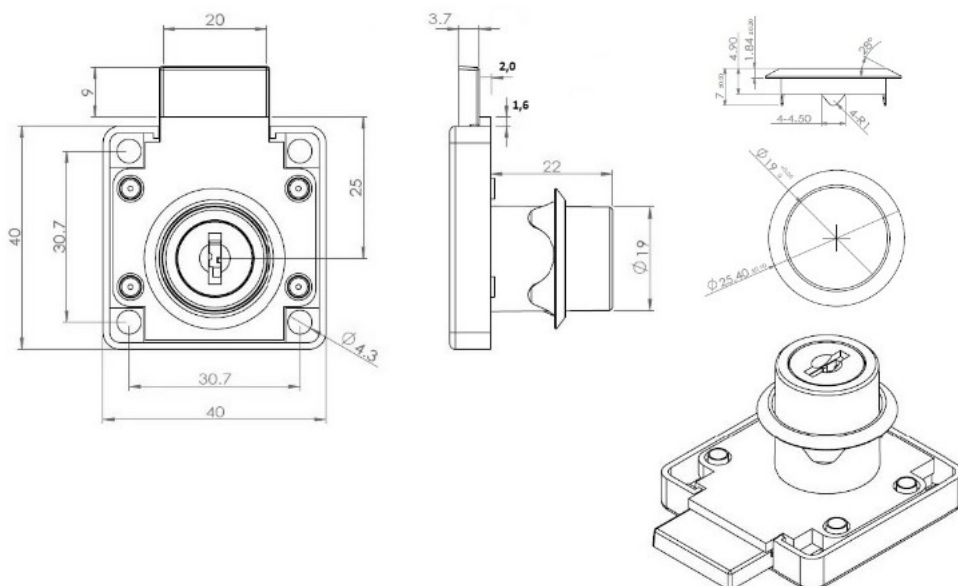

PRODUCT SHEET

Description:

Rim Lock 850, $\varnothing 19 \times 22 \text{mm}$, Drawer, NPL, Hinged Car Key SISO

Item number:

14.01.094-0

Units	Box	Carton	HS Code	Barcode
Pcs.	12	240	8301300000	
5704866032759				