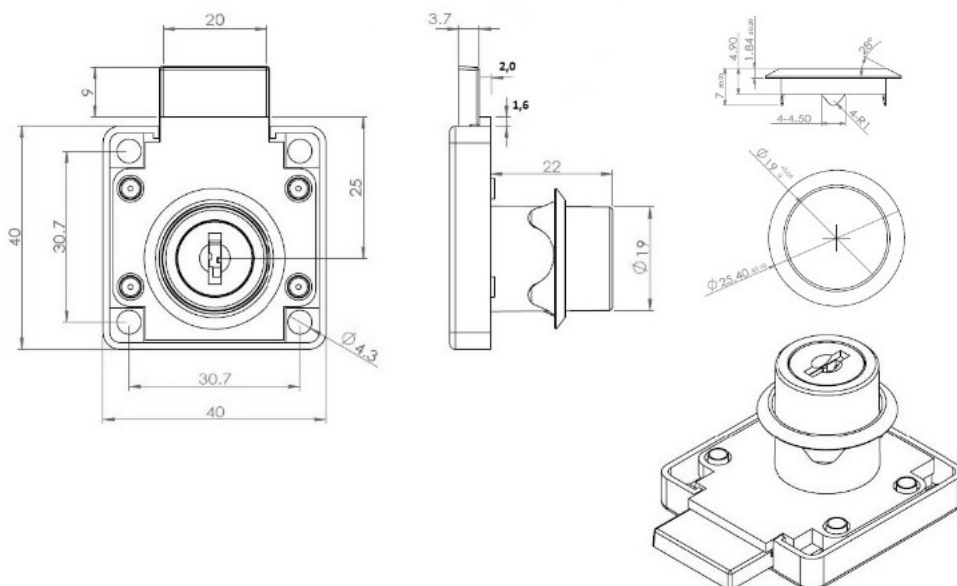

PRODUCT SHEET

Description:

Rim Lock M-850, $\varnothing 19 \times 22$ mm, Drawer, BRZ, MK SISO, #J11

Item number:

14.01.092-0

Units	Box	Carton	HS Code	Barcode
Pcs.	12	240	8301300000	
				5704866032735

SISO A/S