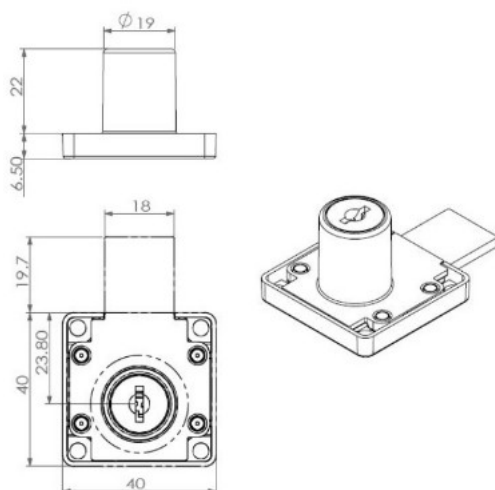

PRODUCT SHEET

Description:

Rim Lock 850, $\varnothing 19 \times 22$, W/One Turn & Long Latch, NPL, KA D20, CK SISO

Item number:

14.01.089-5

Units	Box	Carton	HS Code	Barcode
Pcs.	12	192	8301300000	 5704866513203