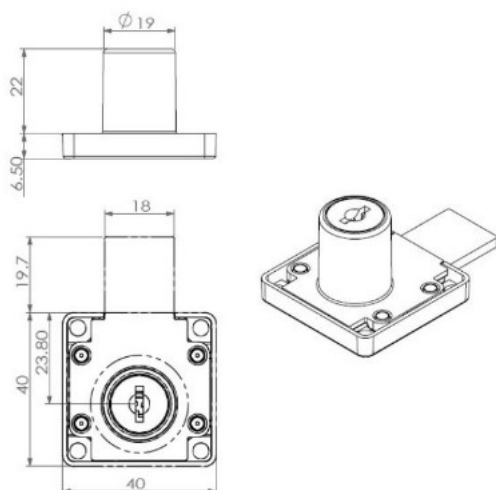

PRODUCT SHEET

Description:

Rim Lock 850, $\varnothing 19 \times 22$, W/One Turn & Long Latch, NPL, CK SISO

Item number:

14.01.089-0

Units	Box	Carton	HS Code	Barcode
Pcs.	12	192	8301300000	 5704866499668

SISO A/S